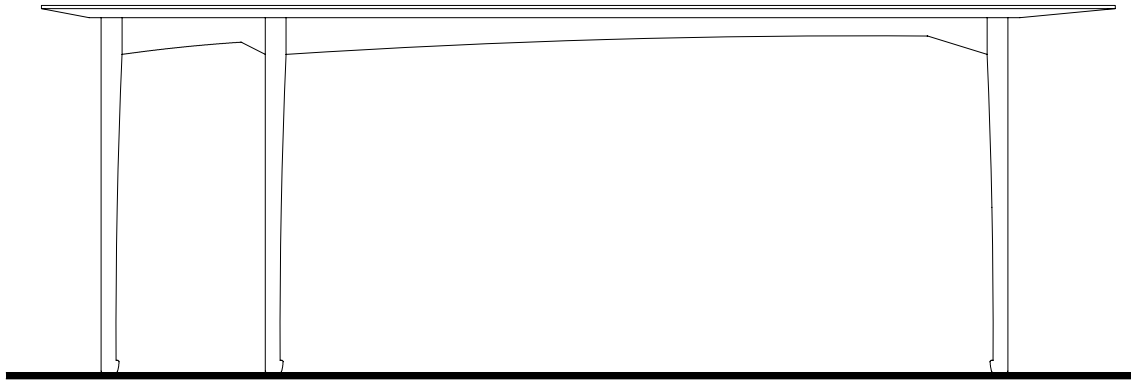

## LIU CONSOLE TABLE

Art Nouveau and Chinese influences come together in a delicate form that gives the appearance of being in motion

*Pictured in natural walnut*

### DIMENSIONS

90" W x 30" H x 14" D

*custom sizes available*

14 -16 standard lead time

**DENNIS MILLER ASSOCIATES**  
200 Lexington Avenue Suite 1210 New York, NY 10016  
212.684.0070 Fax.212.684.0776 [www.dennismiller.com](http://www.dennismiller.com)