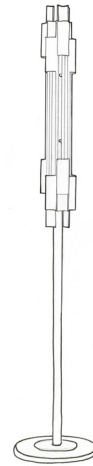

F U S E

lighting

LEGATO SCONCE
9072

PATINATED STEEL WITH DUTCH GOLD GILDING

© 2000-2020 FUSE LIGHTING.
ALL RIGHTS RESERVED.

DENNIS MILLER ASSOCIATES
200 Lexington Avenue Suite 1210 New York, NY 10016
212.684.0070 Fax.212.684.0776 www.dennismiller.com

LEGATO SCONCE

9072

HEIGHT: 36" (91.4 CM)

WIDTH: 2" (5.0 CM)

PROJECTION: 2" (5.0 CM)

BACKPLATE: 6" H X 4 1/4" W
(15.2 H X 10.8 W)

WIRING: 2 DOUBLE CONTACT
BAYONET SOCKETS, 20 WATT MAX.
EACH

RECOMMENDED BULB: 4 WATT LED
DOUBLE CONTACT BAYONET BASE

J-BOX LOCATION: APPROX. 24" (60.9)
FROM TOP OF FIXTURE

METAL FINISHES

BRUSHED BRASS

LIGHT ANTIQUE BRASS

DARK ANTIQUE BRASS

MATTE BRASS

POLISHED NICKEL

SATIN NICKEL

DUTCH WHITE GOLD GILDING

DUTCH PLATINUM GILDING

NOTE:

METAL FINISHES CANNOT BE SELECTED
FOR INTERIOR.

TRIPLE SCONCE
9072C

TRIPLE PENDANT
4072C

TORCHIERE
7072

fuselighting.com