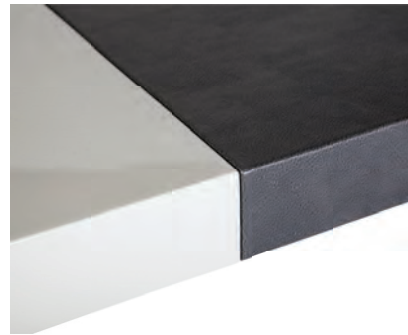

RYAN | JACKSON

Los Angeles Desk

Rounded | Sleek | Tailored | A desk that leaves no doubt

Finish options:

Body: All woods and lacquers

Optional privacy panel: All woods, lacquers, and metals

Optional: Grommets and pencil drawer

Desk inset: COL | Feet: COL | Optional Drawer: COL

Standard size:

72" L x 32" D x 30" H

Custom sizes available

COL Usable SF must be in following sizes:

Center inset: 48" x 40"

Feet: 8" x 72" (2 Pieces) | Alt. 8" x 36" (4 Pieces will have seams)

Drawer front: 8" x 33" (2 Pieces)

Shown as:

High gloss lacquer with inset leather |

Blackened steel privacy panel

72" L x 32" D x 30" H

DENNIS MILLER ASSOCIATES

200 Lexington Avenue Suite 1210 New York, NY 10016