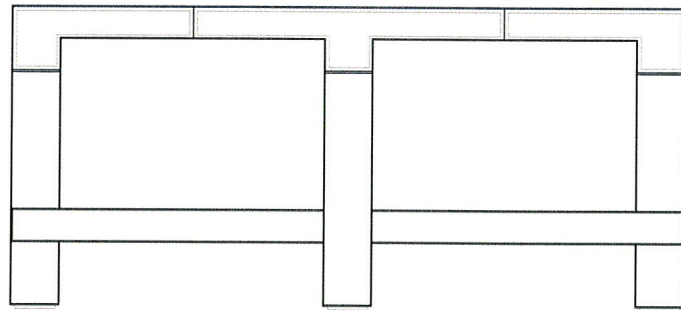

MARKA ROUND COFFEE TABLE
WITH SHELF

42"DIAM X 19"H

LOS ANGELES | NEW YORK | SEATTLE
CHRISTIANGREVSTADCOLLECTION.COM

CHRISTIAN
GREVSTAD

DESCRIPTION

SCORED GRID DESIGN AT TOP AND TOP SIDES
(1) LOWER WOODEN SHELF WITH SCORED GRID DESIGN
WOOD TOP, SHELF AND LEGS
WOOD SHELF WITH SCORED GRID DESIGN

304CR MARKA ROUND COFFEE TABLE WITH SHELF

DIMENSIONS

42"DIAM X 19"H

OPTIONS

LEATHER TOP- UPHOLSTERED IN GRID DESIGN WITH LUGGAGE STITCH DETAIL (SHOWN)
CONTRASTING WOOD TOP

Los Angeles | PACIFIC DESIGN CENTER, MIMI LONDON, 310.855.2567
New York | NEW YORK DESIGN CENTER, DENNIS MILLER, 212.684.0070
Seattle | SEATTLE DESIGN CENTER, TERRIS DRAHEIM, 206.763.4100