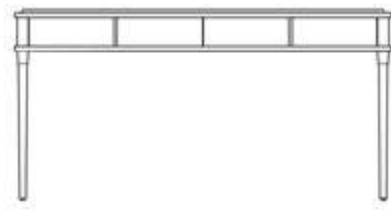

JIUN HO

FURNITURE
Montresor Desk

JIUN HO

SHOWN

Pulls, Legs, Top & Bottom Edges : Metal / Cinnamon

Top : Oak / Espresso

Front, Sides, Back : Lacquer / Matte Slate

Corners : Sandblasted Oak / Espresso

MONTRESOR DESK

DK-08-104

W 60.5" D 30" H 30"

Note : Optional leather top **COL** 32 sq ft

Includes 2 drawers with 1 pencil tray in each

DENNIS MILLER ASSOCIATES

200 Lexington Avenue Suite 1210 New York, NY 10016
212.684.0070 Fax.212.684.0776 www.dennismiller.com