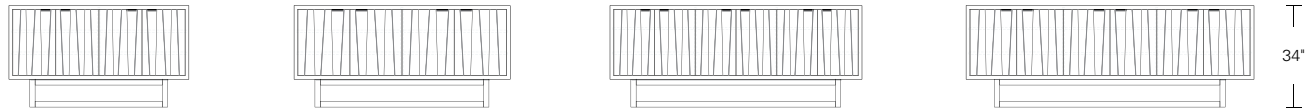

**OCTAVE SIDEBOARD**

**84W x 18D x 34H**

Shown in Walnut with optional Claro Walnut doors, Dark Bronze hardware and Medium Walnut base.

The Octave has a faceted facade featuring a rhythmic arrangement of tapered solid wood staves. Horizontal pulls notched into the doors create a striking visual counterpoint. Shown with Claro Walnut fronts to enhance the dramatic effect. Offered in a variety of subtle and exotic finishes.