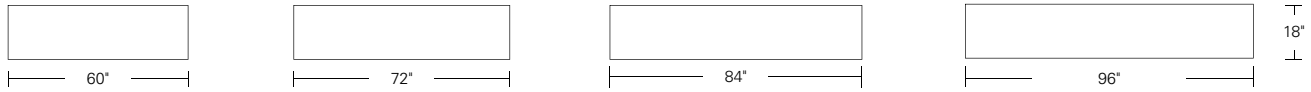

**OCTAVE SIDEBOARD**

**84W x 18D x 34H**

Shown in Walnut with optional Claro Walnut doors, Dark Bronze hardware and Medium Walnut base.

The Octave has a faceted facade featuring a rhythmic arrangement of tapered solid wood staves. Horizontal pulls notched into the doors create a striking visual counterpoint. Shown with Claro Walnut fronts to enhance the dramatic effect. Offered in a variety of subtle and exotic finishes.