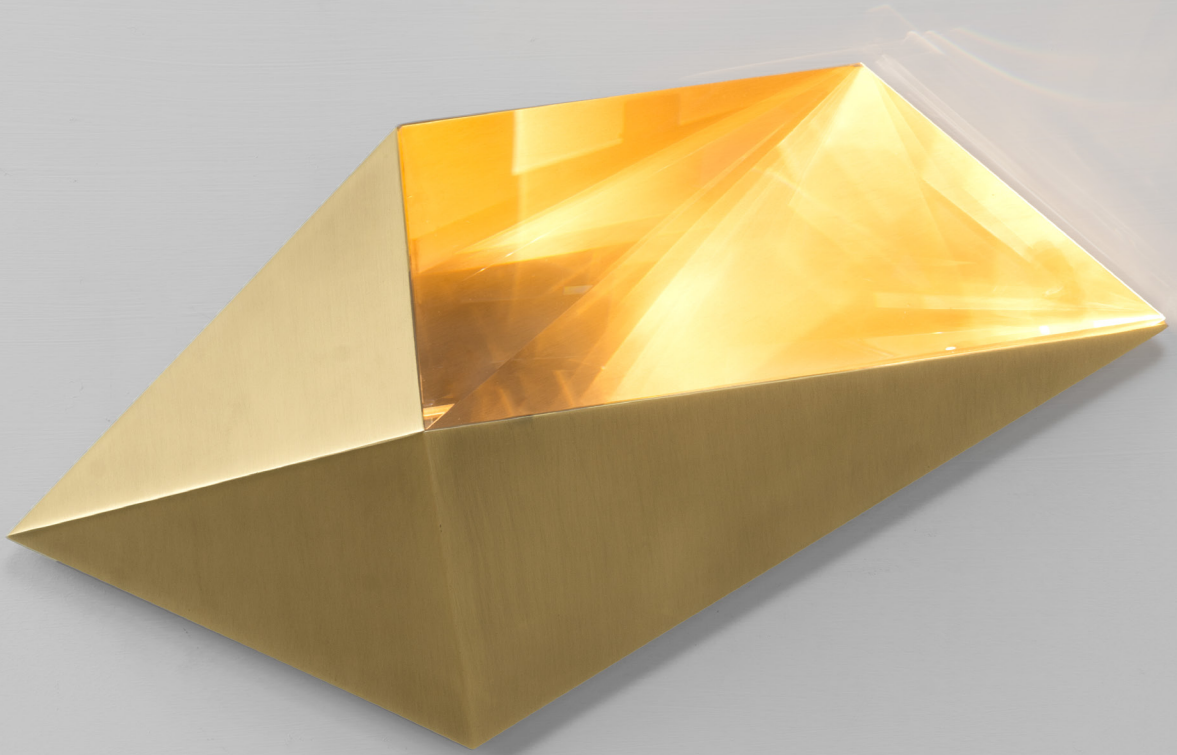

JIUN HO

LIGHT
Origami Sconce

JIUN HO

ORIGAMI SCONCE

LT-WL-105

W 7.5" (190mm) D 3.5" (90mm) H 13.75" (350mm)

H 13.75" (350mm)

WALL PLATE

Wall Plate: W 7.5" (190mm) D 0.25" (5mm) H 7.5" (190mm)

ELECTRICAL dimmable LED 4 x 4W 2700k

SHADE Clear Crystal Glass

FINISH (SHOWN)

Champagne

OTHER INFORMATION

UL approved (or equivalent)

Fixture can be mounted on any 360 degree orientation