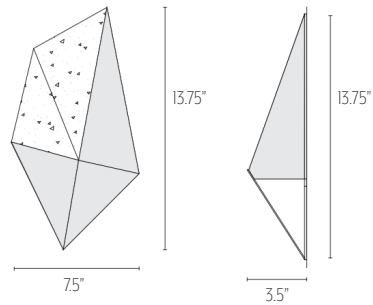

JIUN HO

LIGHT
Origami Sconce

JIUN HO

ORIGAMI SCONCE

LT-WL-105

W 7.5" (190mm) D 3.5" (90mm) H 13.75" (350mm)

H 13.75" (350mm)

WALL PLATE

Wall Plate: W 7.5" (190mm) D 0.25" (5mm) H 7.5" (190mm)

ELECTRICAL dimmable LED 4 x 4W 2700k

SHADE Clear Crystal Glass

FINISH (SHOWN)

Champagne

OTHER INFORMATION

UL approved (or equivalent)

Fixture can be mounted on any 360 degree orientation