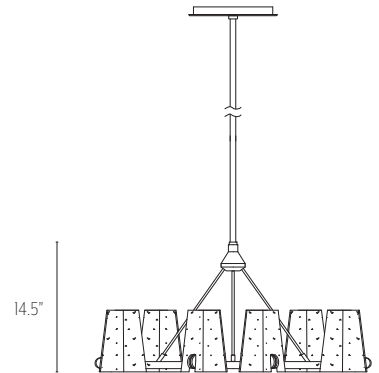

JUN HO

REIMS SMALL PENDANT

LT-PL-116-A

DIA 26" (660mm) H 14.5" (368mm)

CEILING PLATE

DIA 10" (536mm) H 1" (25mm)

ELECTRICAL 6 x G8 4W Halogen Lamp

SHADE Crystal Glass

STD OVERALL HEIGHT

24(610mm), 30(762MM), 36(914MM), 42(1067MM), 48(1219MM), 60(1524mm)

FINISH (SHOWN)

Cinnamon Bronze

OTHER INFORMATION

UL approved (or equivalent)

Bulbs not included

For more information and finishes, visit our website

DENNIS MILLER ASSOCIATES

200 Lexington Avenue Suite 1210 New York, NY 10016
212.684.0070 Fax.212.684.0776 www.dennismiller.com