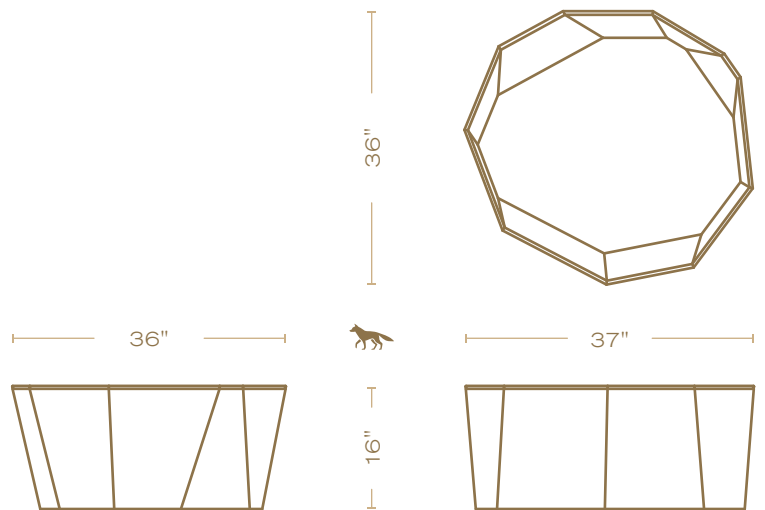

GT06

Glacier Coffee Table

DENNIS MILLER ASSOCIATES
200 Lexington Avenue Suite 1210 New York, NY 10016
212.684.0070 Fax.212.684.0776 www.dennismiller.com

L 37"
W 36"
H 16"

TOP OPTIONS

Tempered Glass (shown)

BASE OPTIONS

Holly (shown)
Maple
Ebony

Satin Lacquer Finish

GT06

Glacier Coffee Table

DENNIS MILLER ASSOCIATES
200 Lexington Avenue Suite 1210 New York, NY 10016
212.684.0070 Fax.212.684.0776 www.dennismiller.com

L 37"
W 36"
H 16"

TOP OPTIONS

Tempered Glass (shown)

BASE OPTIONS

Holly
Maple
Ebony (shown)

Satin Lacquer Finish