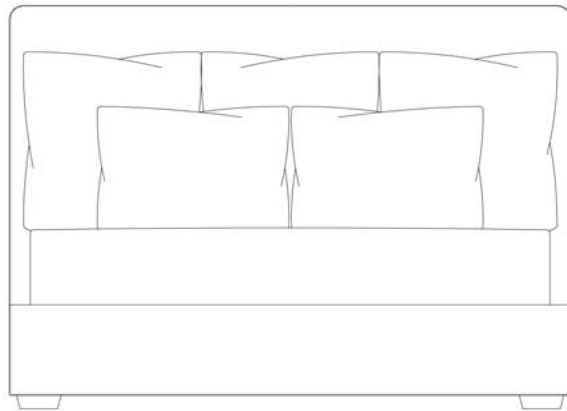

SATURNA UPHOLSTERED BED

45"W X 86.5"L X 59"H (TWIN)
67"W X 91.5"L X 59"H (QUEEN)
83"W X 91.5"L X 59"H (KING)
79"W X 95.5"L X 59"H (CALIFORNIA KING)

DENNIS MILLER ASSOCIATES

200 Lexington Avenue Suite 1210 New York, NY 10016
212.684.0070 Fax.212.684.0776 www.dennismiller.com

DESCRIPTION

PLAIN WRAP OVER HEADBOARD WITH SELF
WELT ALONG OUTSIDE EDGE
FULLY UPHOLSTERED OUTSIDE BACK OF HEADBOARD
(3) PIECE RAILS WITH SELF WELT AT BASE
SLATS FOR MATTRESS AND BOXSPRING SUPPORT
EXPOSED TAPERED WOOD LEGS

503U SATURNA UPHOLSTERED BED

DIMENSIONS

OVERALL HEIGHT: 59"
OVERALL WIDTH: ADD 7" TO MATTRESS WIDTH
OVERALL LENGTH: ADD 11.5" TO MATTRESS LENGTH

OPTIONS

HEADBOARD ONLY
RAILS WITH UPHOLSTERED PLATFORM
FITTED BED CAP (SHOWN)
VARIOUS PILLOW SHAPES AND SIZES (SEE PRICE LIST)