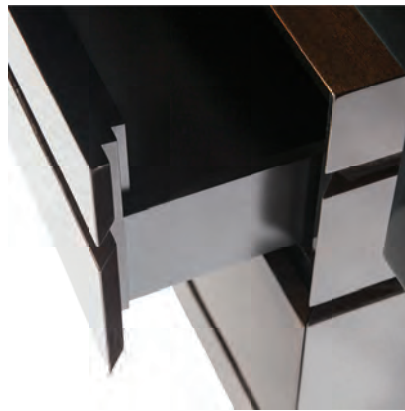

RYAN | JACKSON

Shipp Desk

Substantial plinth bases anchor the soaring top, that when paired, have an undeniably strong presence

Finish options:

Body: High gloss lacquer | Stained wood

Reveals: High gloss lacquer | Stained wood

Additional options:

Privacy panel, pencil drawer and grommets

Standard sizes:

65"L x 36"W x 30"H

72"L x 36"W x 30"H

Custom sizes available

Shown as:

Body: Sapele medium brown veneer | Black lacquer