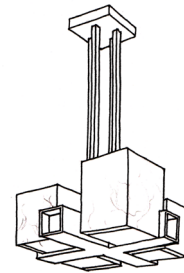

F U S E
lighting

SOHO CHANDELIER
5059

DARK ANTIQUE BRASS WITH ALABASTER SHADES

SOHO CHANDELIER

5059

HEIGHT: 8" (20.3 CM)

WIDTH: 52" (132.1 CM)

DEPTH: 17" (43.2 CM)

OAH: 38" (96.5 CM)

CEILING CANOPY: 44"W X 4 1/4"D
(111.7W X 10.8D)

WEIGHT: APPROX. 100 LBS.

WIRING: 8 CANDELABRA-BASE
SOCKETS, 60 WATT MAX. EACH

RECOMMENDED BULB:
WHITE G-16.5 GLOBE

METAL FINISHES

BRUSHED BRASS

PATINATED STEEL

SHADE OPTION

ALABASTER

NOTES:

SHADES ARE HAND CUT AND ASSEMBLED FROM ALABASTER SHEETS.

NO TWO SHADE CUBES WILL BE IDENTICAL AND WILL VARY IN COLOR AND VEINING.

CHANDELIER X
5059 X

PENDANT
4059

SCENCE

9059A (6" SCENCE)

9059B (7" SCENCE)

SOHO LINEAR
9059C

fuselighting.com

© COPYRIGHT FUSE LIGHTING.
ALL RIGHTS RESERVED.