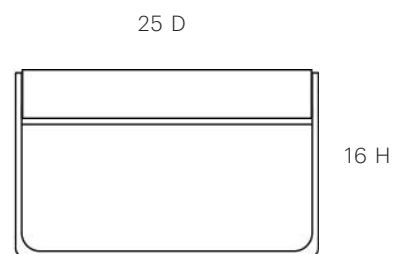

TORINO COFFEE TABLE

TORINO COFFEE TABLE

DIMENSIONS 59.75 W x 25 D x 16 H

FINISH Available in 24 finishes
Metal frame finish: forged fire-scaled texture

1500 South Western Avenue Chicago, IL 60608 Phone:312.243.2919 Fax:312.243.2920 aneesupholstery.com info@aneesupholstery.com