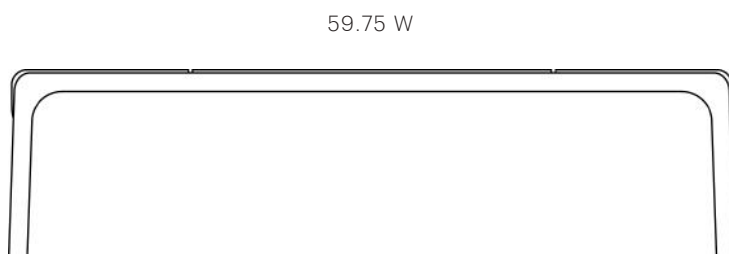

TORINO COFFEE TABLE

TORINO COFFEE TABLE

DIMENSIONS 59.75 W x 25 D x 16 H

FINISH Available in 24 finishes
Metal frame finish: forged fire-scaled texture

1500 South Western Avenue Chicago, IL 60608 Phone:312.243.2919 Fax:312.243.2920 aneesupholstery.com info@aneesupholstery.com