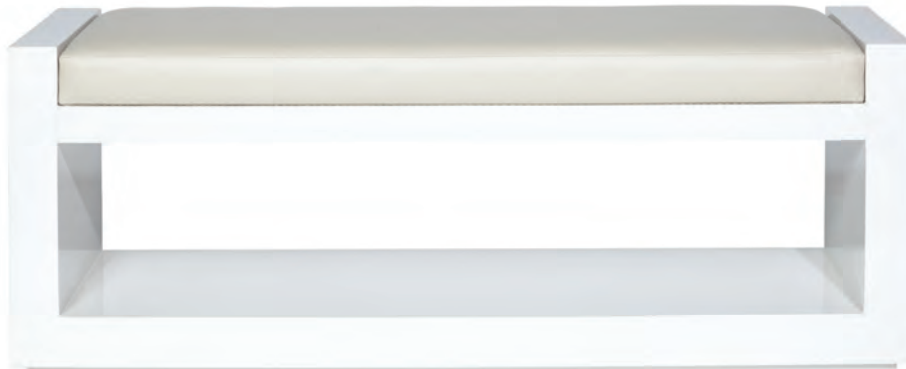

RYAN | JACKSON

Trousdale Bench

A chic and timeless bench suited to a multitude of situations

Finish options:

Bench: All wood and lacquers

Cushion: COM/COL

See finish chart for details

Standard sizes:

48" L x 20" D x 19" H

54" L x 20" D x 19" H

72" L x 20" D x 19" H

Custom sizes available

Shown as:

White high gloss lacquer | White leather

72" L x 20" D x 19" H

DENNIS MILLER ASSOCIATES