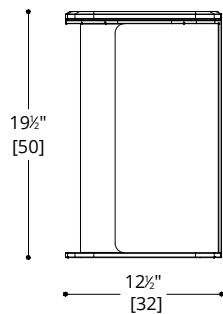

TUYA DRINK TABLE

TUYA DRINK TABLE

BASE

Standard Metal
Hand Patinated Metal (not available for
marble top option)

TOP

Lacquer
Standard Wood
30 mm Marble

NOTES:

PLEASE CONFIRM DETAILS OF THIS TEAR SHEET WITH YOUR LOCAL SALES ASSOCIATE.