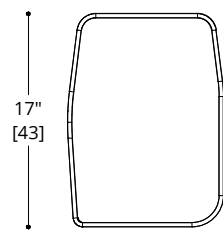

TUYA DRINK TABLE

TUYA DRINK TABLE

BASE

Standard Metal
Hand Patinated Metal (not available for
marble top option)

TOP

Lacquer
Standard Wood
30 mm Marble

NOTES:

PLEASE CONFIRM DETAILS OF THIS TEAR SHEET WITH YOUR LOCAL SALES ASSOCIATE.