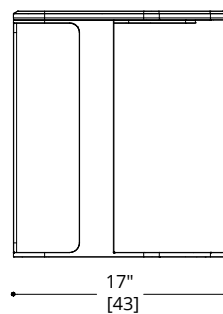

TUYA DRINK TABLE

TUYA DRINK TABLE

BASE

Standard Metal
Hand Patinated Metal (not available for
marble top option)

TOP

Lacquer
Standard Wood
30 mm Marble

NOTES:

PLEASE CONFIRM DETAILS OF THIS TEAR SHEET WITH YOUR LOCAL SALES ASSOCIATE.