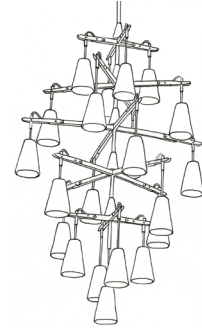

VAIL CHANDELIER 17

5078A

HEIGHT: 58" (147.3 CM)

DIAMETER: 40" (101.6 CM)

STEM: 10" (25.4 CM)

OAH: 69" H (175.3 CM)

CEILING CANOPY: 9" DIA. (22.86 DIA.)

WEIGHT: APPROX. 75 LBS.

SHADE: 5.5" DIA. X 7" H
(14 DIA. X 17.78 H)

WIRING: 17 CANDELABRA-BASE
SOCKETS, 60 WATT MAX. EACH

RECOMMENDED BULB: T6 CANDELA-
BRA BASE

5078B

HEIGHT: 62" (157.5 CM)

DIAMETER: 40" (101.6 CM)

STEM: 10" (25.4 CM)

OAH: 73" H (185.4 CM)

CEILING CANOPY: 9" DIA. (22.86 DIA.)

WEIGHT: APPROX. 100 LBS.

SHADE: 5.5" DIA. X 7" H
(14 DIA. X 17.78 H)

WIRING: 21 CANDELABRA-BASE
SOCKETS, 60 WATT MAX. EACH

RECOMMENDED BULB: T6 CANDELA-
BRA BASE

METAL FINISHES

BRUSHED BRASS

LIGHT ANTIQUE BRASS

DARK ANTIQUE BRASS

OIL RUBBED BRONZE

GLOSS WHITE POWDER COAT

MATTE BLACK POWDER COAT

PATINATED STEEL

GLASS OPTIONS

COLOR (CHOOSE ONE)

CLEAR

SMOKE

TEXTURE (CHOOSE ONE)

SMOOTH

FROSTED (INSIDE)

NOTE:

ALL SHADES ARE HAND-BLOWN AND
WILL VARY IN SIZE AND THICKNESS.

FROSTED FINISH WILL LIGHTEN COLOR

CHANDELIER 21
5078B