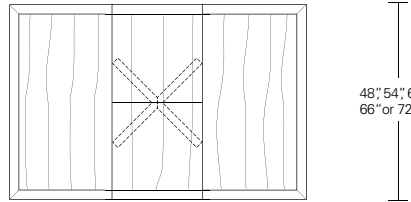

Round Extension Table (w/self-storing leaf)

48"W (68" w/one 20" leaf) x 48"D x 29"H
 54"W (74" w/one 20" leaf) x 54"D x 29"H
 60"W (84" w/one 24" leaf) x 60"D x 29"H
 66"W (90" w/one 24" leaf) x 66"D x 29"H
 72"W (96" w/one 24" leaf) x 72"D x 29"H

Split Base Round Extension Table

48"W (96" w/two 24" leaves) x 48"D x 29"H
 54"W (102" w/two 24" leaves) x 54"D x 29"H
 60"W (108" w/two 24" leaves) x 60"D x 29"H
 66"W (114" w/two 24" leaves) x 66"D x 29"H
 72"W (120" w/two 24" leaves) x 72"D x 29"H

Verona Square Table

42"W x 42"D x 29"H
 48"W x 48"D x 29"H
 54"W x 54"D x 29"H
 60"W x 60"D x 29"H
 66"W x 66"D x 29"H
 72"W x 72"D x 29"H

Square Extension Table (w/self-storing leaf)

48"W (68" w/one 20" leaf) x 48"D x 29"H
 54"W (74" w/one 20" leaf) x 54"D x 29"H
 60"W (84" w/one 24" leaf) x 60"D x 29"H
 66"W (90" w/one 24" leaf) x 66"D x 29"H
 72"W (96" w/one 24" leaf) x 72"D x 29"H

Split Base Square Extension Table

48"W (96" w/two 24" leaves) x 48"D x 29"H
 54"W (102" w/two 24" leaves) x 54"D x 29"H
 60"W (108" w/two 24" leaves) x 60"D x 29"H
 66"W (114" w/two 24" leaves) x 66"D x 29"H
 72"W (120" w/two 24" leaves) x 72"D x 29"H