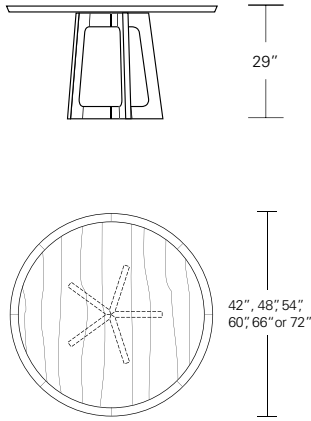

VERONA ROUND TABLE

60W x 60D x 29H

Shown in Grey Walnut with optional Medium Bronze Inlay.

The Verona Round Table features a tapered, 5 legged star base which intersects at the table's center point. The table top's beveled profile compliments the divergent angles of the table base. Verona tables are available in a variety of shapes and sizes, fixed or extension versions and in a wide selection of finishes.

VERONA ROUND TABLE

DENNIS MILLER ASSOCIATES
 200 Lexington Avenue Suite 1210 New York, NY 10016
 212.684.0070 Fax.212.684.0776 www.dennismiller.com

Verona Round Table

42"W x 42"D x 29"H
 48"W x 48"D x 29"H
 54"W x 54"D x 29"H
 60"W x 60"D x 29"H
 66"W x 66"D x 29"H
 72"W x 72"D x 29"H

Round Extension Table (w/self-storing leaf)

48"W (68" w/one 20" leaf) x 48"D x 29"H
 54"W (74" w/one 20" leaf) x 54"D x 29"H
 60"W (84" w/one 24" leaf) x 60"D x 29"H
 66"W (90" w/one 24" leaf) x 66"D x 29"H
 72"W (96" w/one 24" leaf) x 72"D x 29"H

Split Base Round Extension Table

48"W (96" w/two 24" leaves) x 48"D x 29"H
 54"W (102" w/two 24" leaves) x 54"D x 29"H
 60"W (108" w/two 24" leaves) x 60"D x 29"H
 66"W (114" w/two 24" leaves) x 66"D x 29"H
 72"W (120" w/two 24" leaves) x 72"D x 29"H