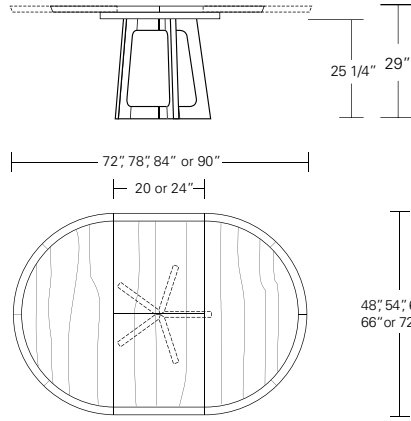

VERONA ROUND TABLE

60W x 60D x 29H

Shown in Grey Walnut with optional Medium Bronze Inlay.

The Verona Round Table features a tapered, 5 legged star base which intersects at the table's center point. The table top's beveled profile compliments the divergent angles of the table base. Verona tables are available in a variety of shapes and sizes, fixed or extension versions and in a wide selection of finishes.

VERONA ROUND TABLE

DENNIS MILLER ASSOCIATES
 200 Lexington Avenue Suite 1210 New York, NY 10016
 212.684.0070 Fax.212.684.0776 www.dennismiller.com

Verona Round Table

42"W x 42"D x 29"H
 48"W x 48"D x 29"H
 54"W x 54"D x 29"H
 60"W x 60"D x 29"H
 66"W x 66"D x 29"H
 72"W x 72"D x 29"H

Round Extension Table (w/self-storing leaf)

48"W (68" w/one 20" leaf) x 48"D x 29"H
 54"W (74" w/one 20" leaf) x 54"D x 29"H
 60"W (84" w/one 24" leaf) x 60"D x 29"H
 66"W (90" w/one 24" leaf) x 66"D x 29"H
 72"W (96" w/one 24" leaf) x 72"D x 29"H

Verona Square Table

42"W x 42"D x 29"H
 48"W x 48"D x 29"H
 54"W x 54"D x 29"H
 60"W x 60"D x 29"H
 66"W x 66"D x 29"H
 72"W x 72"D x 29"H

Square Extension Table (w/self-storing leaf)

48"W (68" w/one 20" leaf) x 48"D x 29"H
 54"W (74" w/one 20" leaf) x 54"D x 29"H
 60"W (84" w/one 24" leaf) x 60"D x 29"H
 66"W (90" w/one 24" leaf) x 66"D x 29"H
 72"W (96" w/one 24" leaf) x 72"D x 29"H