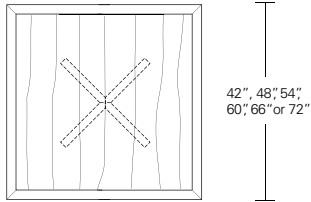

VERONA ROUND TABLE

DENNIS MILLER ASSOCIATES
 200 Lexington Avenue Suite 1210 New York, NY 10016
 212.684.0070 Fax.212.684.0776 www.dennismiller.com

Verona Round Table

42"W x 42"D x 29"H
 48"W x 48"D x 29"H
 54"W x 54"D x 29"H
 60"W x 60"D x 29"H
 66"W x 66"D x 29"H
 72"W x 72"D x 29"H

Round Extension Table (w/self-storing leaf)

48"W (68" w/one 20" leaf) x 48"D x 29"H
 54"W (74" w/one 20" leaf) x 54"D x 29"H
 60"W (84" w/one 24" leaf) x 60"D x 29"H
 66"W (90" w/one 24" leaf) x 66"D x 29"H
 72"W (96" w/one 24" leaf) x 72"D x 29"H

Split Base Round Extension Table

48"W (96" w/two 24" leaves) x 48"D x 29"H
 54"W (102" w/two 24" leaves) x 54"D x 29"H
 60"W (108" w/two 24" leaves) x 60"D x 29"H
 66"W (114" w/two 24" leaves) x 66"D x 29"H
 72"W (120" w/two 24" leaves) x 72"D x 29"H

Verona Square Table

42"W x 42"D x 29"H
 48"W x 48"D x 29"H
 54"W x 54"D x 29"H
 60"W x 60"D x 29"H
 66"W x 66"D x 29"H
 72"W x 72"D x 29"H

Square Extension Table (w/self-storing leaf)

48"W (68" w/one 20" leaf) x 48"D x 29"H
 54"W (74" w/one 20" leaf) x 54"D x 29"H
 60"W (84" w/one 24" leaf) x 60"D x 29"H
 66"W (90" w/one 24" leaf) x 66"D x 29"H
 72"W (96" w/one 24" leaf) x 72"D x 29"H