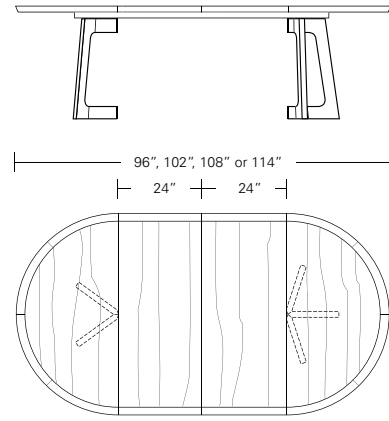

VERONA ROUND TABLE

DENNIS MILLER ASSOCIATES
 200 Lexington Avenue Suite 1210 New York, NY 10016
 212.684.0070 Fax.212.684.0776 www.dennismiller.com

Verona Round Table

42"W x 42"D x 29"H
 48"W x 48"D x 29"H
 54"W x 54"D x 29"H
 60"W x 60"D x 29"H
 66"W x 66"D x 29"H
 72"W x 72"D x 29"H

Round Extension Table (w/self-storing leaf)

48"W (68" w/one 20" leaf) x 48"D x 29"H
 54"W (74" w/one 20" leaf) x 54"D x 29"H
 60"W (84" w/one 24" leaf) x 60"D x 29"H
 66"W (90" w/one 24" leaf) x 66"D x 29"H
 72"W (96" w/one 24" leaf) x 72"D x 29"H

Split Base Round Extension Table

48"W (96" w/two 24" leaves) x 48"D x 29"H
 54"W (102" w/two 24" leaves) x 54"D x 29"H
 60"W (108" w/two 24" leaves) x 60"D x 29"H
 66"W (114" w/two 24" leaves) x 66"D x 29"H
 72"W (120" w/two 24" leaves) x 72"D x 29"H

Verona Square Table

42"W x 42"D x 29"H
 48"W x 48"D x 29"H
 54"W x 54"D x 29"H
 60"W x 60"D x 29"H
 66"W x 66"D x 29"H
 72"W x 72"D x 29"H

Square Extension Table (w/self-storing leaf)

48"W (68" w/one 20" leaf) x 48"D x 29"H
 54"W (74" w/one 20" leaf) x 54"D x 29"H
 60"W (84" w/one 24" leaf) x 60"D x 29"H
 66"W (90" w/one 24" leaf) x 66"D x 29"H
 72"W (96" w/one 24" leaf) x 72"D x 29"H