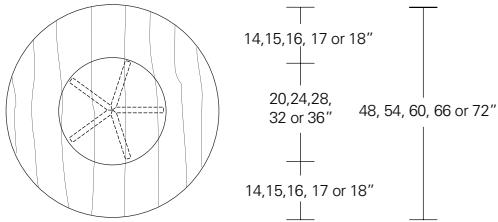

Round Extension Table (w/self-storing leaf)

48"W (68" w/one 20" leaf) x 48"D x 29"H
 54"W (74" w/one 20" leaf) x 54"D x 29"H
 60"W (84" w/one 24" leaf) x 60"D x 29"H
 66"W (90" w/one 24" leaf) x 66"D x 29"H
 72"W (96" w/one 24" leaf) x 72"D x 29"H

Split Base Round Extension Table

48"W (96" w/two 24" leaves) x 48"D x 29"H
 54"W (102" w/two 24" leaves) x 54"D x 29"H
 60"W (108" w/two 24" leaves) x 60"D x 29"H
 66"W (114" w/two 24" leaves) x 66"D x 29"H
 72"W (120" w/two 24" leaves) x 72"D x 29"H

Verona Square Table

42"W x 42"D x 29"H
 48"W x 48"D x 29"H
 54"W x 54"D x 29"H
 60"W x 60"D x 29"H
 66"W x 66"D x 29"H
 72"W x 72"D x 29"H

Square Extension Table (w/self-storing leaf)

48"W (68" w/one 20" leaf) x 48"D x 29"H
 54"W (74" w/one 20" leaf) x 54"D x 29"H
 60"W (84" w/one 24" leaf) x 60"D x 29"H
 66"W (90" w/one 24" leaf) x 66"D x 29"H
 72"W (96" w/one 24" leaf) x 72"D x 29"H

Split Base Square Extension Table

48"W (96" w/two 24" leaves) x 48"D x 29"H
 54"W (102" w/two 24" leaves) x 54"D x 29"H
 60"W (108" w/two 24" leaves) x 60"D x 29"H
 66"W (114" w/two 24" leaves) x 66"D x 29"H
 72"W (120" w/two 24" leaves) x 72"D x 29"H