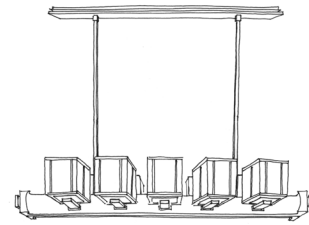

VIOLA SCONCE

9054

HEIGHT: 24" (61.0 CM)

WIDTH: 6" (SHADE) (15.2 CM)

SHADE PROJECTION:
4" - 25 WATT BULBS (ADA) (10.2 CM)

4.5" - 40 WATT BULBS (11.4 CM)

5" - 60 WATT BULBS (12.7 CM)

WOOD BACKPLATE: 24"H X 3.5"W
(61 H X 8.9 W)

J-BOX BACKPLATE: 4" SQ.
(10.2 W X 10.2 H)

WIRING: 2 CANDELABRA-BASE
SOCKETS. SEE WATTAGE CHART
ABOVE.

RECOMMENDED BULB: FROSTED CA

J-BOX LOCATION: 11" (27.9) FROM
TOP OF FIXTURE

ADA AVAILABLE UPON REQUEST
(4" SHADE PROJECTION ONLY)

WOOD FINISHES

OAK

WEATHERED OAK

WHITE WEATHERED OAK

RAIN

DUNE

DRIFT

SHALE

CUSTOM STAIN (UPCHARGE)

*WOOD FRAME IS HAND CARVED

SHADE OPTIONS

BLACK SILK PONGEE

BRIGHT WHITE SILK PONGEE

MUSHROOM SILK PONGEE

WHITE SILK PONGEE

CREAM LINEN

WHITE LINEN

NATURAL LINEN

8, 10 & 12 LIGHT CHANDELIER

5054A (8 LIGHT CHANDELIER)

5054B (10 LIGHT CHANDELIER)

5054C (12 LIGHT CHANDELIER)