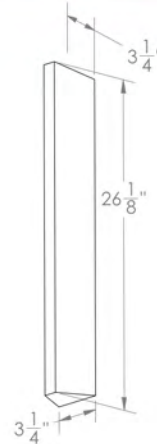

JH | NY

jiunhony.com

Tel: (212) 684-0070

(510) 219-5621