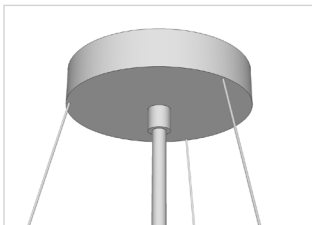

AQUALUMINA

An ensemble of hand sculpted glass elements come together to form an organic yet solid sculptural form.

Suspended from cable or rod with internal illumination from 5" dia. ceiling canopy.

SHOWN: 38" dia. x 15"h. clear glass, Interior frame powder coated glossy white.

METAL FINISH OPTIONS: Canopy only- Polished Stainless, Brushed Stainless, Brushed Brass, Antique Brass,

Dark Bronze (interior frame is glossy white)

Available in 24", 30" and 38" diameters.

See glass color list for options.