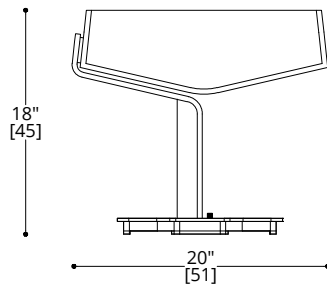

ATELIER PURCELL

ASYMPTOTE BEDSIDE/TABLE LAMP

ATELIER PURCELL

ASYMPTOTE BEDSIDE/TABLE LAMP

FINISH

Two Tone Bronze

BULB TYPE

T12 bulb max 60W incandescent or
9W LED

DIMMABLE

SOCKET TYPE

E26

NOTES:

PLEASE CONFIRM DETAILS OF THIS TEAR SHEET WITH YOUR LOCAL SALES ASSOCIATE.

Purcell Design reserves the right to make technological and aesthetic improvements to its models, including changes to the sizes and materials, without notice. The technical drawings do not define the details of the product. The measurements shown are indicative and may undergo changes. In particular, the dimensions relevant to the padded parts are subject to usage tolerances over time caused by the normal adjustment of the padding. For specific information, please contact us directly or the dealer closest to you.