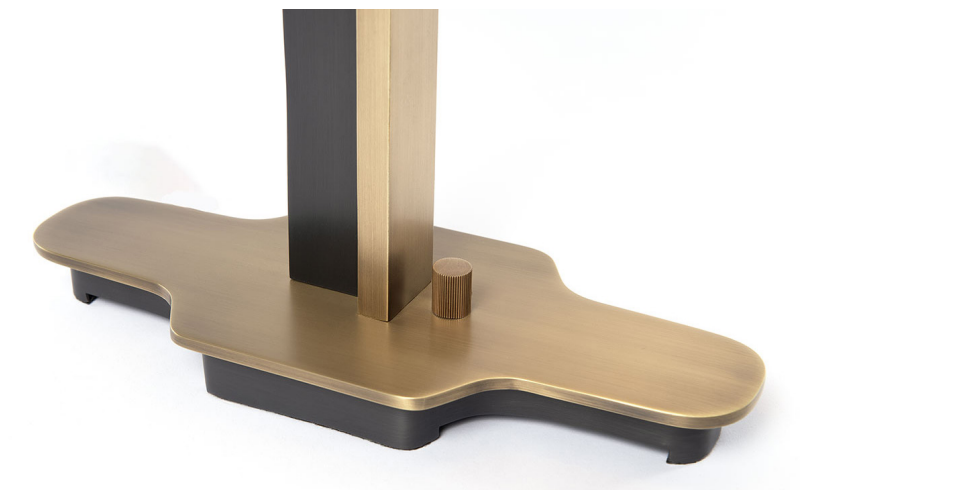

ATELIER PURCELL

ASYMPTOTE BEDSIDE/TABLE LAMP

ATELIER PURCELL

ASYMPTOTE BEDSIDE/TABLE LAMP

FINISH

Two Tone Bronze

BULB TYPE

T12 bulb max 60W incandescent or
9W LED

DIMMABLE

SOCKET TYPE

E26

NOTES:

PLEASE CONFIRM DETAILS OF THIS TEAR SHEET WITH YOUR LOCAL SALES ASSOCIATE.

Purcell Design reserves the right to make technological and aesthetic improvements to its models, including changes to the sizes and materials, without notice. The technical drawings do not define the details of the product. The measurements shown are indicative and may undergo changes. In particular, the dimensions relevant to the padded parts are subject to usage tolerances over time caused by the normal adjustment of the padding. For specific information, please contact us directly or the dealer closest to you.