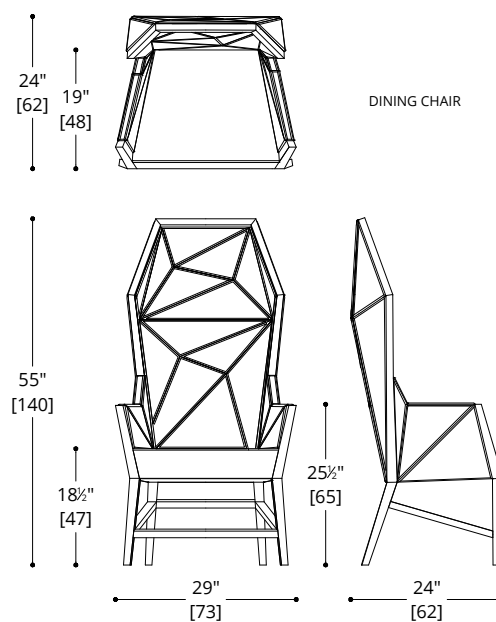

ATELIER PURCELL

BIAS HOODED CHAIRS

ATELIER PURCELL

BIAS HOODED CHAIRS

LEGS & FRAME

Lacquer
Standard Wood

COM Required: 8 m [8 yd]

COL Required: 15 m² [160 ft²]

NOTES:

PLEASE CONFIRM DETAILS OF THIS TEAR SHEET WITH YOUR LOCAL SALES ASSOCIATE.
BIAS SMALL HOODED CHAIR COMPLETES BIAS DINING SET ALONG WITH BIAS DINING CHAIR.
BIAS LARGE HOODED CHAIRS IS DESIGNED AS AN ACCENT CHAIR.

Purcell Design reserves the right to make technological and aesthetic improvements to its models, including changes to the sizes and materials, without notice. The technical drawings do not define the details of the product. The measurements shown are indicative and may undergo changes. In particular, the dimensions relevant to the padded parts are subject to usage tolerances over time caused by the normal adjustment of the padding. For specific information, please contact us directly or the dealer closest to you.