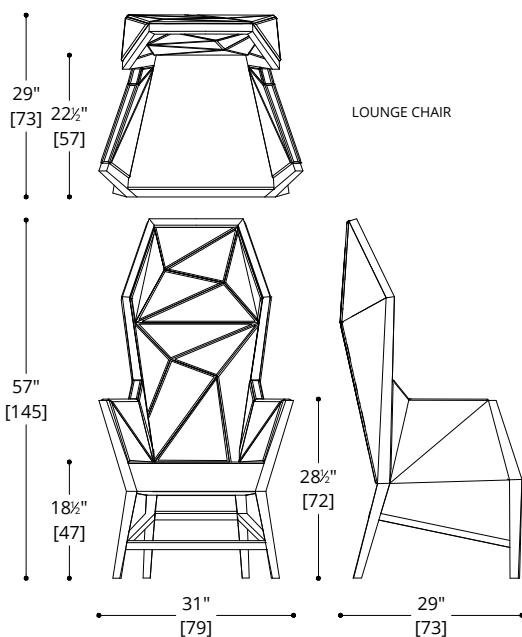

ATELIER PURCELL

BIAS HOODED CHAIRS

ATELIER PURCELL

BIAS HOODED CHAIRS

LEGS & FRAME

Lacquer
Standard Wood

COM Required: 8 m [8 yd]

COL Required: 15 m² [160 ft²]

NOTES:

PLEASE CONFIRM DETAILS OF THIS TEAR SHEET WITH YOUR LOCAL SALES ASSOCIATE.
BIAS SMALL HOODED CHAIR COMPLETES BIAS DINING SET ALONG WITH BIAS DINING CHAIR.
BIAS LARGE HOODED CHAIRS IS DESIGNED AS AN ACCENT CHAIR.