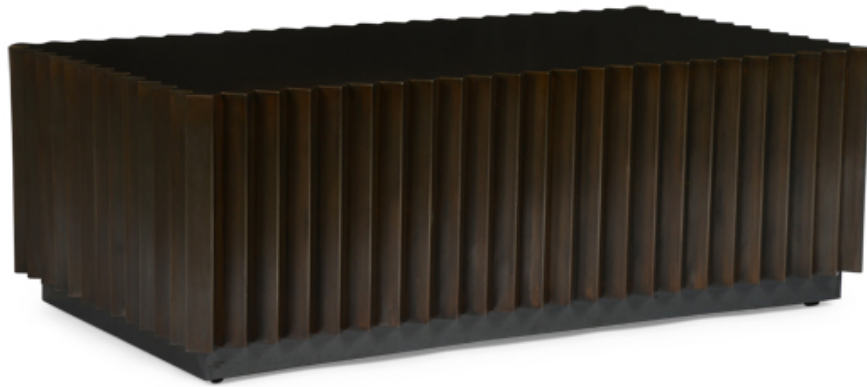

J•LISTONDESIGN

CORRUGATED COCKTAIL TABLE

Blackened steel
Shown 48"x24"x17"
CUSTOM SIZES AVAILABLE UPON REQUEST

1426 Minnesota street, San Francisco Ca. 94107 Phone: 510 305 3139 E: JOHN@JLISTONDESIGN.COM JLISTONDESIGN.COM