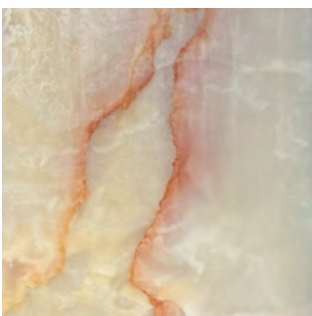

### Natural Stone Options (Top and Legs)

Blue Di Savoia

Cristallo Rosso

Jewel Onyx

Light Jewel Onyx

Nero Picasso

New Era Black

Pelle Grigio

Red Travertine

Blush Onyx

Silver Travertine

St Laurent

Tundra Gray

*\*Please note that colors may vary between production runs.*