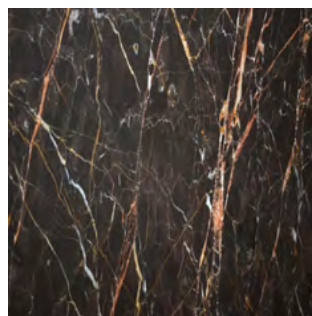

**Wood Options**

Black Walnut | Oil

Maple | Oxidized with Lacquer

White Oak | Intense Black Oil

White Oak | Oil

**Natural Stone Finish Options**

Blue di Savoia

Cristallo Rosso

### Natural Stone Options (Top and Legs)

Blue Di Savoia

Cristallo Rosso

Jewel Onyx

Light Jewel Onyx

Nero Picasso

New Era Black

Pelle Grigio

Red Travertine

Blush Onyx

Silver Travertine

St Laurent

Tundra Gray

*\*Please note that colors may vary between production runs.*