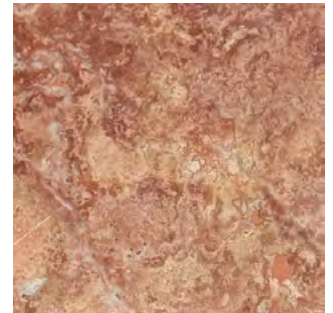

**Wood Options**

Black Walnut | Oil

Maple | Oxidized with Lacquer

White Oak | Intense Black Oil

White Oak | Oil

**Natural Stone Finish Options**

Blue di Savoia

Cristallo Rosso

### Wood Options (Top and Legs)

Black Walnut | Oil

Maple | Oxidized with Lacquer

White Oak | Oil

White Oak | Intense Black Oil

*\*Please note that colors may vary between production runs.*

### Natural Stone Options (Top and Legs)

Blue Di Savoia

Cristallo Rosso

Jewel Onyx

Light Jewel Onyx

Nero Picasso

New Era Black

Pelle Grigio

Red Travertine

Blush Onyx

Silver Travertine

St Laurent

Tundra Gray

*\*Please note that colors may vary between production runs.*