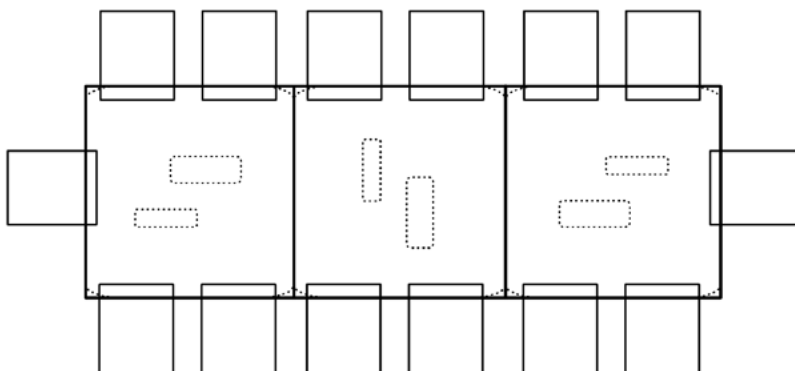

*Available on iOS devices

ECC Collection | Dining Table

1 Module - 6 Seats
48" L x 48" D x 29" H

2 Modules - 10 Seats
96" L x 48" D x 29" H

3 Modules - 14 Seats
144" L x 48" D x 29" H

Single tabletops available upon request