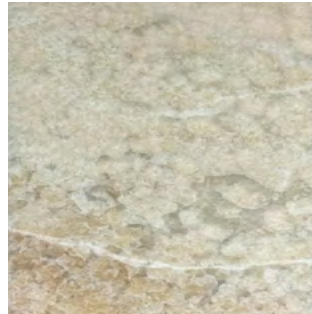

ECC Collection | Dining Table

Natural Stone Options (Top and Legs)

Jewel Onyx

*Please note that colors may vary between production runs.