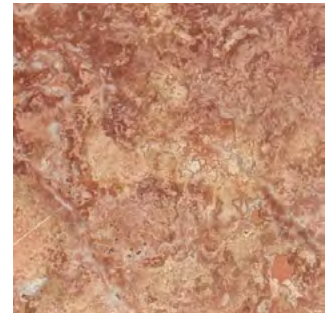

Maple | Oxidized with Lacquer

White Oak | Oil

White Oak | Intense Black Oil

**Please note that colors may vary between production runs.*

ECC Collection | Dining Table

Natural Stone Options (Top and Legs)

Blue Di Savoia

Cristallo Rosso

Jewel Onyx

Light Jewel Onyx

Nero Picasso

New Era Black

Pelle Grigio

Red Travertine

Blush Onyx

Silver Travertine

St Laurent

Tundra Gray

**Please note that colors may vary between production runs.*