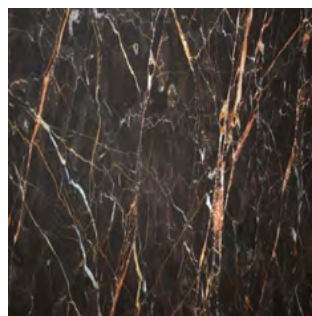

Black Walnut | Oil

Maple | Oxidized with Lacquer

White Oak | Intense Black Oil

White Oak | Oil

Natural Stone Finish Options

Blue di Savoi

Cristallo Rosso

Jewel Onyx

Cristallo Rosso

Jewel Onyx

Light Jewel Onyx

Nero Picasso

New Era Black

Pelle Grigio

Red Travertine

Blush Onyx

Silver Travertine

St Laurent

Tundra Gray

**Please note that colors may vary between production runs.*