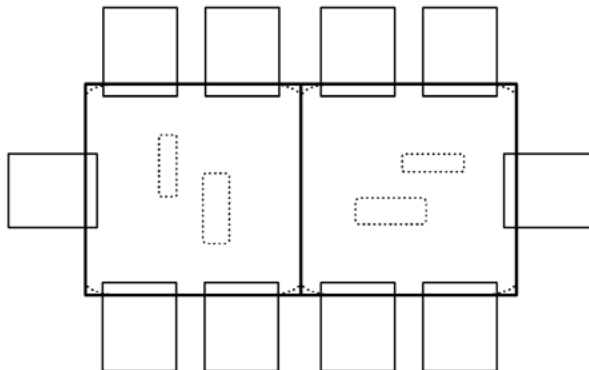

*Available on iOS devices

ECC Collection | Dining Table

1 Module - 6 Seats
48" L x 48" D x 29" H

2 Modules - 10 Seats
96" L x 48" D x 29" H

3 Modules - 14 Seats
144" L x 48" D x 29" H

Single tabletops available upon request