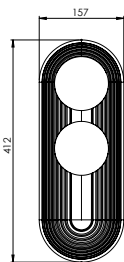

DIMENSIONS

H 412mm | W 157mm | D 126mm
H 16.2in | W 6.2in | D 5in

WEIGHT

3.1kg | 6.8lbs

WALL PLATE

H 178mm | W 48mm
H 7in | W 1.8in

FINISHES

BRUSHED BRASS

ANTIQUÉ BRASS

DARK BRONZE

LINE DRAWINGS

SIDE VIEW

FRONT VIEW

US VERSION

SIDE VIEW