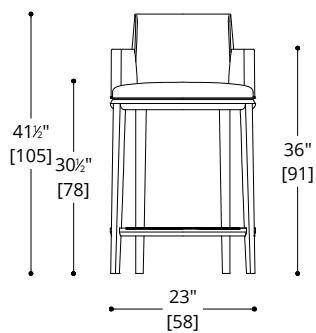

ATELIER PURCELL

HENLEY COUNTER & BAR STOOL WITH ARM