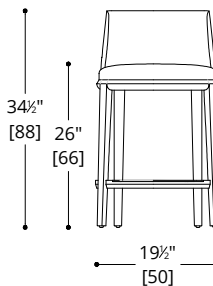

ATELIER PURCELL

HENLEY COUNTER & BAR STOOL WITH SWIVEL

ATELIER PURCELL

HENLEY COUNTER & BAR STOOL WITH SWIVEL

LEGS

Standard Wood

FOOT PLATE

Obsidian (SMO34)

COUNTER STOOL

COM Required: 3 m [3 yd]

COL Required: 5 m² [54 ft²]

BAR STOOL

COM Required: 3 m [3 yd]

COL Required: 5 m² [54 ft²]

Orders requiring a faster than standard 14-18 weeks lead time, please contact your local showroom for a rush fee quote.

COM Required: 3 m [3 yd]

COL Required: 5 m² [54 ft²]

BAR STOOL

COM Required: 3 m [3 yd]

COL Required: 5 m² [54 ft²]

Orders requiring a faster than standard 14-18 weeks lead time, please contact your local showroom for a rush fee quote.