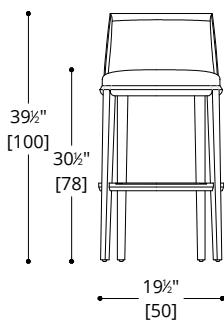

ATELIER PURCELL

HENLEY COUNTER & BAR STOOL WITH SWIVEL

ATELIER PURCELL

HENLEY COUNTER & BAR STOOL WITH SWIVEL

LEGS

Standard Wood

FOOT PLATE

Obsidian (SMO34)

COUNTER STOOL

COM Required: 3 m [3 yd]

COL Required: 5 m² [54 ft²]

BAR STOOL

COM Required: 3 m [3 yd]

COL Required: 5 m² [54 ft²]

Orders requiring a faster than standard 14-18 weeks lead time, please contact your local showroom for a rush fee quote.

COM Required: 3 m [3 yd]

COL Required: 5 m² [54 ft²]

BAR STOOL

COM Required: 3 m [3 yd]

COL Required: 5 m² [54 ft²]

Orders requiring a faster than standard 14-18 weeks lead time, please contact your local showroom for a rush fee quote.