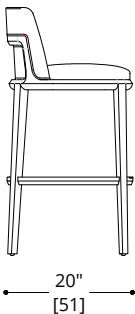

ATELIER PURCELL

HENLEY COUNTER & BAR STOOL