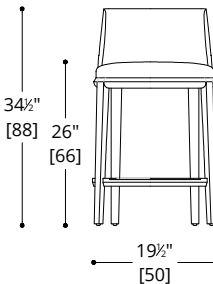

ATELIER PURCELL

HENLEY COUNTER & BAR STOOL