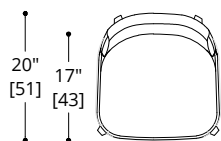

ATELIER PURCELL

HENLEY COUNTER & BAR STOOL WITH SWIVEL