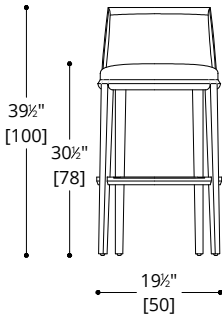

ATELIER PURCELL

HENLEY COUNTER & BAR STOOL