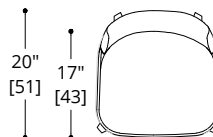

ATELIER PURCELL

HENLEY COUNTER & BAR STOOL WITH SWIVEL