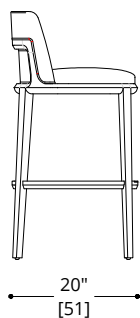

ATELIER PURCELL

HENLEY COUNTER & BAR STOOL WITH SWIVEL

ATELIER PURCELL

HENLEY COUNTER & BAR STOOL WITH SWIVEL

LEGS

Standard Wood

FOOT PLATE

Obsidian (SMO34)

COUNTER STOOL

COM Required: 3 m [3 yd]

COL Required: 5 m² [54 ft²]

BAR STOOL

COM Required: 3 m [3 yd]

COL Required: 5 m² [54 ft²]

Orders requiring a faster than standard 14-18 weeks lead time, please contact your local showroom for a rush fee quote.

COM Required: 3 m [3 yd]

COL Required: 5 m² [54 ft²]

BAR STOOL

COM Required: 3 m [3 yd]

COL Required: 5 m² [54 ft²]

Orders requiring a faster than standard 14-18 weeks lead time, please contact your local showroom for a rush fee quote.