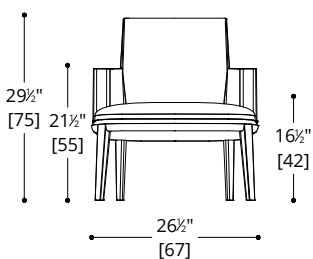

ATELIER PURCELL

HENLEY LOUNGE CHAIR AND OTTOMAN