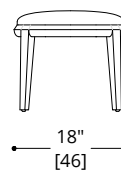

ATELIER PURCELL

HENLEY LOUNGE CHAIR AND OTTOMAN