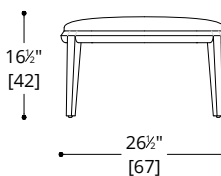

ATELIER PURCELL

HENLEY LOUNGE CHAIR AND OTTOMAN