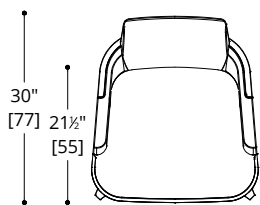

ATELIER PURCELL

HENLEY LOUNGE CHAIR AND OTTOMAN