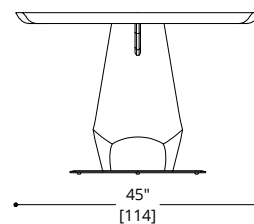

ATELIER PURCELL

HENLEY RECTANGULAR DINING TABLES