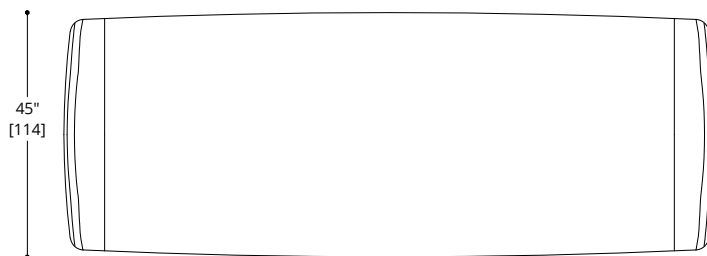

ATELIER PURCELL

HENLEY RECTANGULAR DINING TABLES