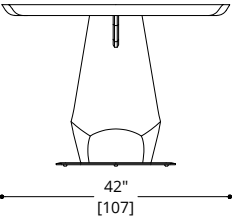

ATELIER PURCELL

HENLEY RECTANGULAR DINING TABLES

ATELIER PURCELL

HENLEY RECTANGULAR DINING TABLES

RECTANGULAR 102" DINING TABLE

TOP & BASE

Standard Walnut
Standard Oak

BASE PLATE