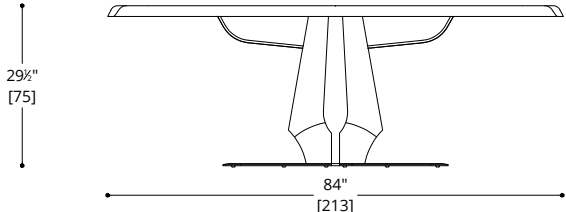

ATELIER PURCELL

HENLEY RECTANGULAR DINING TABLES

ATELIER PURCELL

HENLEY RECTANGULAR DINING TABLES

RECTANGULAR 84" DINING TABLE

TOP & BASE

Standard Walnut
Standard Oak

BASE PLATE