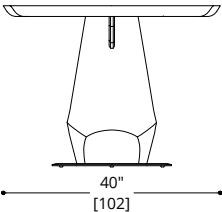

ATELIER PURCELL

HENLEY RECTANGULAR DINING TABLES

ATELIER PURCELL

HENLEY RECTANGULAR DINING TABLES

RECTANGULAR 84" DINING TABLE

TOP & BASE

Standard Walnut
Standard Oak

BASE PLATE