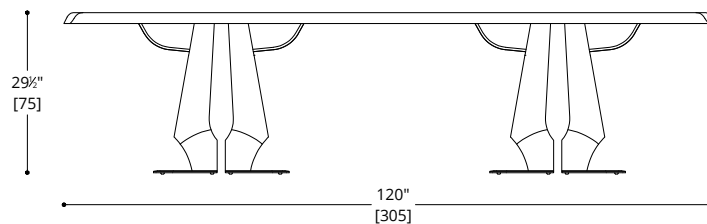

ATELIER PURCELL

HENLEY RECTANGULAR DINING TABLES