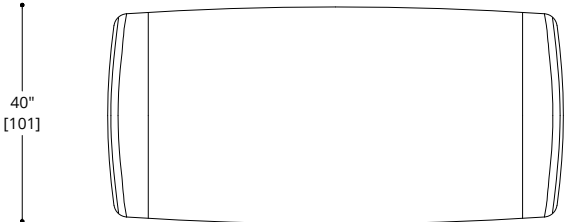

ATELIER PURCELL

HENLEY RECTANGULAR DINING TABLES

ATELIER PURCELL

HENLEY RECTANGULAR DINING TABLES

RECTANGULAR 84" DINING TABLE

TOP & BASE

Standard Walnut
Standard Oak

BASE PLATE