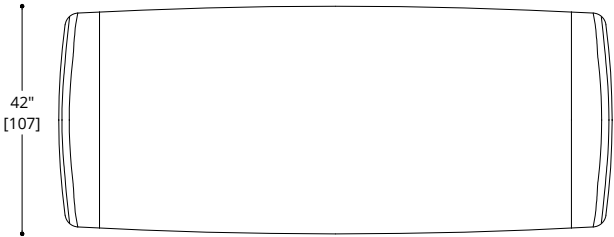

ATELIER PURCELL

HENLEY RECTANGULAR DINING TABLES

ATELIER PURCELL

HENLEY RECTANGULAR DINING TABLES

RECTANGULAR 102" DINING TABLE

TOP & BASE

Standard Walnut
Standard Oak

BASE PLATE