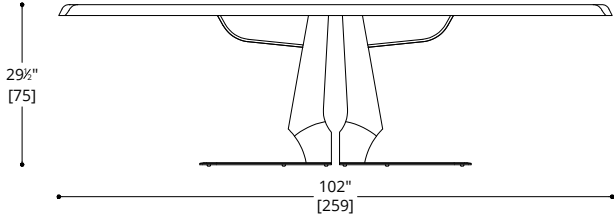

ATELIER PURCELL

HENLEY RECTANGULAR DINING TABLES

ATELIER PURCELL

HENLEY RECTANGULAR DINING TABLES

RECTANGULAR 102" DINING TABLE

TOP & BASE

Standard Walnut
Standard Oak

BASE PLATE