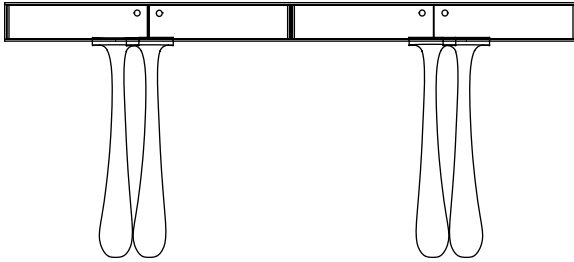

Visualization © STACKLAB

Jupiter Collection | Console with Drawers | Steel

STACKLAB

DENNIS MILLER NEW YORK

T 212.684.0070 dennismiller.com

Jupiter Collection | Console with Drawers | Steel

This console with drawers pairs STACKLAB's signature solid metal Jupiter castings with a fabricated steel tabletop featuring operable drawers. Tabletops are available in bronze, nickel, and black finishes, with drawer bottoms lined in undyed, vegetable-tanned belting leather. The console is supported by STACKLAB's signature Jupiter legs, offered in bronze and aluminum.

DIMENSIONS

- 1 Drawer** 36" L x 15" D x 32" H
- 2 Drawers** 48" L x 15" D x 32" H
- 3 Drawers** 60" L x 15" D x 32" H
- 4 Drawers** 72" L x 15" D x 32" H (shown)

MATERIALS

Wood Top Options

Black Walnut | Oil
 Maple | Oxidized With Lacquer
 White Oak | Intense Black Oil
 White Oak | Oil