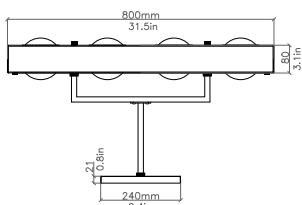

## DIMENSIONS

H 435mm | W 800mm | D 200mm  
 H 17.1in | W 31.5in | D 7.9in  
 6kg | 13.2lbs

## BASE

L 240mm | W 120mm  
 H 9.4in | W 3.7in

## LINE DRAWINGS

SIDE VIEW

FRONT VIEW

TOP VIEW

+44 (0) 207 164 6482 | [info@bertfrank.co.uk](mailto:info@bertfrank.co.uk)  
[www.bertfrank.co.uk](http://www.bertfrank.co.uk) | 67 Farringdon Road, London EC1M 3JB, UK