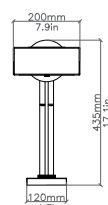

## DIMENSIONS

H 435mm | W 800mm | D 200mm  
 H 17.1in | W 31.5in | D 7.9in  
 6kg | 13.2lbs

## BASE

L 240mm | W 120mm  
 H 9.4in | W 3.7in

## LINE DRAWINGS

SIDE VIEW

FRONT VIEW

TOP VIEW

+44 (0) 207 164 6482 | [info@bertfrank.co.uk](mailto:info@bertfrank.co.uk)  
[www.bertfrank.co.uk](http://www.bertfrank.co.uk) | 67 Farringdon Road, London EC1M 3JB, UK