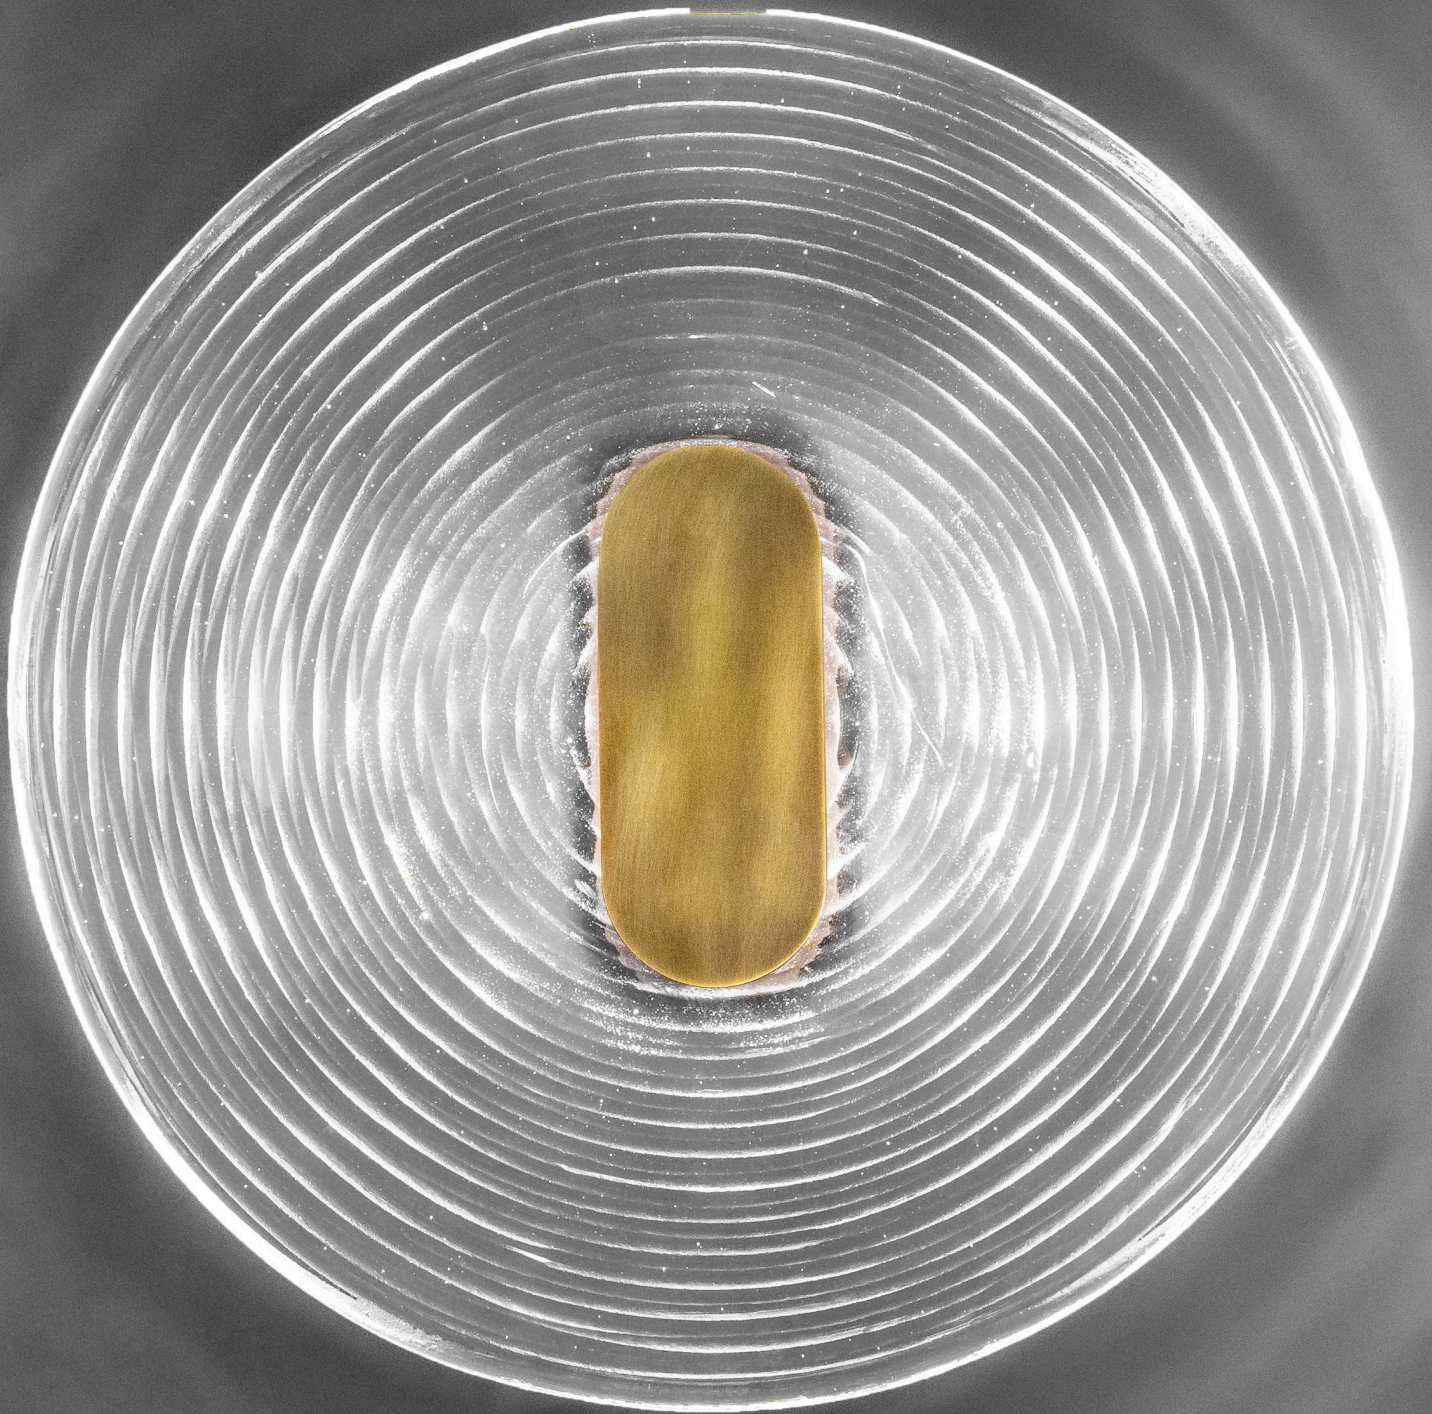

# PORTAL 24" SCONCE

PHASIC GLASS

HAZY BRASS

HERSH DESIGN

## DESCRIPTION

Uses central LEDs to highlight the resonating texture of a formidable hand-cast 24" diameter glass disk. A gentle curve in the glass gives presence on the wall. Glass is shown in the PHASIC texture. Other patterns soon.