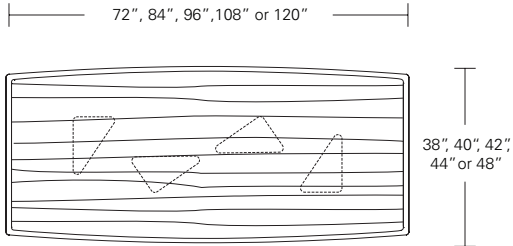

ALTURA FURNITURE

PRYSM EXTENSION TABLE

**96W x 42D x 29H
(120" w/1 24" LEAF)**

Shown in Silver Walnut with optional Satin Aluminum inlay.

The Prysm Extension Table is sculptural, with bold triangular monolithic bases that spread apart for extension leaves. The boat-shaped top features a refined, profiled wood edge. Five standard sizes offer one or two 24" leaves. An optional metal inlay adds a distinctive architectural touch.

Standard Table

- 72"W x 38"D x 29"H
- 84"W x 40"D x 29"H
- 96"W x 42"D x 29"H
- 108"W x 44"D x 29"H
- 120"W x 48"D x 29"H

Split Base Extension Table

- 72"W (96" w/one leaf, 120" w/two 24" leaves) x 38"D x 29 1/4"H
- 84"W (108" w/one leaf, 132" w/two 24" leaves) x 40"D x 29 1/4"H
- 96"W (120" w/one leaf, 144" w/two 24" leaves) x 42"D x 29 1/4"H
- 108"W (132" w/one leaf, 156" w/two 24" leaves) x 44"D x 29 1/4"H
- 120"W (144" w/one leaf, 168" w/two 24" leaves) x 48"D x 29 1/4"H

Metal Inlay Top only

Top inlay option increases width and depth dimensions by 1/4"

Edge Detail Options:

Veneer top with solid wood profiled edges on top and bottom.

Veneer top with solid wood profiled edge on top and optional metal inlay on bottom.