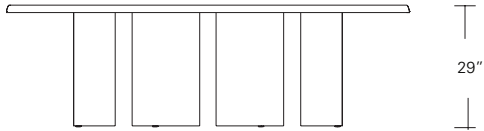

ALTURA FURNITURE

PRYSM EXTENSION TABLE

**96W x 42D x 29H
(120" w/1 24" LEAF)**

Shown in Silver Walnut with optional Satin Aluminum inlay.

The Prysm Extension Table is sculptural, with bold triangular monolithic bases that spread apart for extension leaves. The boat-shaped top features a refined, profiled wood edge. Five standard sizes offer one or two 24" leaves. An optional metal inlay adds a distinctive architectural touch.

Standard Table

- 72"W x 38"D x 29"H
- 84"W x 40"D x 29"H
- 96"W x 42"D x 29"H
- 108"W x 44"D x 29"H
- 120"W x 48"D x 29"H

Split Base Extension Table

- 72"W (96" w/one leaf, 120" w/two 24" leaves) x 38"D x 29 1/4"H
- 84"W (108" w/one leaf, 132" w/two 24" leaves) x 40"D x 29 1/4"H
- 96"W (120" w/one leaf, 144" w/two 24" leaves) x 42"D x 29 1/4"H
- 108"W (132" w/one leaf, 156" w/two 24" leaves) x 44"D x 29 1/4"H
- 120"W (144" w/one leaf, 168" w/two 24" leaves) x 48"D x 29 1/4"H

Metal Inlay Top only

Top inlay option increases width and depth dimensions by 1/4"

Edge Detail Options:

Veneer top with solid wood profiled edges on top and bottom.

Veneer top with solid wood profiled edge on top and optional metal inlay on bottom.