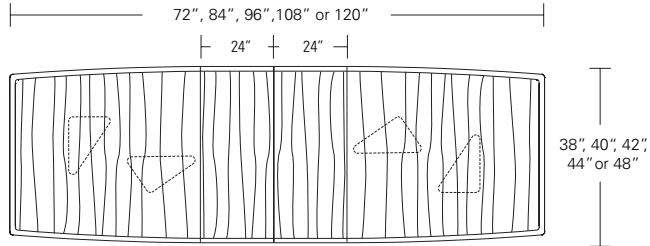

ALTURA FURNITURE

PRYSM EXTENSION TABLE

**96W x 42D x 29H
(120" w/1 24" LEAF)**

Shown in Silver Walnut with optional Satin Aluminum inlay.

The Prysm Extension Table is sculptural, with bold triangular monolithic bases that spread apart for extension leaves. The boat-shaped top features a refined, profiled wood edge. Five standard sizes offer one or two 24" leaves. An optional metal inlay adds a distinctive architectural touch.

Standard Table

- 72"W x 38"D x 29"H
- 84"W x 40"D x 29"H
- 96"W x 42"D x 29"H
- 108"W x 44"D x 29"H
- 120"W x 48"D x 29"H

Split Base Extension Table

- 72"W (96" w/one leaf, 120" w/two 24" leaves) x 38"D x 29 1/4"H
- 84"W (108" w/one leaf, 132" w/two 24" leaves) x 40"D x 29 1/4"H
- 96"W (120" w/one leaf, 144" w/two 24" leaves) x 42"D x 29 1/4"H
- 108"W (132" w/one leaf, 156" w/two 24" leaves) x 44"D x 29 1/4"H
- 120"W (144" w/one leaf, 168" w/two 24" leaves) x 48"D x 29 1/4"H

Metal Inlay Top only

Top inlay option increases width and depth dimensions by 1/4"

Edge Detail Options:

Veneer top with solid wood profiled edges on top and bottom.

Veneer top with solid wood profiled edge on top and optional metal inlay on bottom.