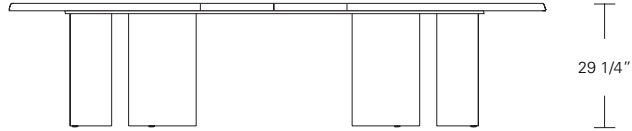

ALTURA FURNITURE

PRYSM EXTENSION TABLE

**96W x 42D x 29H
(120" w/1 24" LEAF)**

Shown in Silver Walnut with optional Satin Aluminum inlay.

The Prysm Extension Table is sculptural, with bold triangular monolithic bases that spread apart for extension leaves. The boat-shaped top features a refined, profiled wood edge. Five standard sizes offer one or two 24" leaves. An optional metal inlay adds a distinctive architectural touch.

Standard Table

- 72"W x 38"D x 29"H
- 84"W x 40"D x 29"H
- 96"W x 42"D x 29"H
- 108"W x 44"D x 29"H
- 120"W x 48"D x 29"H

Split Base Extension Table

- 72"W (96" w/one leaf, 120" w/two 24" leaves) x 38"D x 29 1/4"H
- 84"W (108" w/one leaf, 132" w/two 24" leaves) x 40"D x 29 1/4"H
- 96"W (120" w/one leaf, 144" w/two 24" leaves) x 42"D x 29 1/4"H
- 108"W (132" w/one leaf, 156" w/two 24" leaves) x 44"D x 29 1/4"H
- 120"W (144" w/one leaf, 168" w/two 24" leaves) x 48"D x 29 1/4"H

Metal Inlay Top only

Top inlay option increases width and depth dimensions by 1/4"

Edge Detail Options:

Veneer top with solid wood profiled edges on top and bottom.

Veneer top with solid wood profiled edge on top and optional metal inlay on bottom.