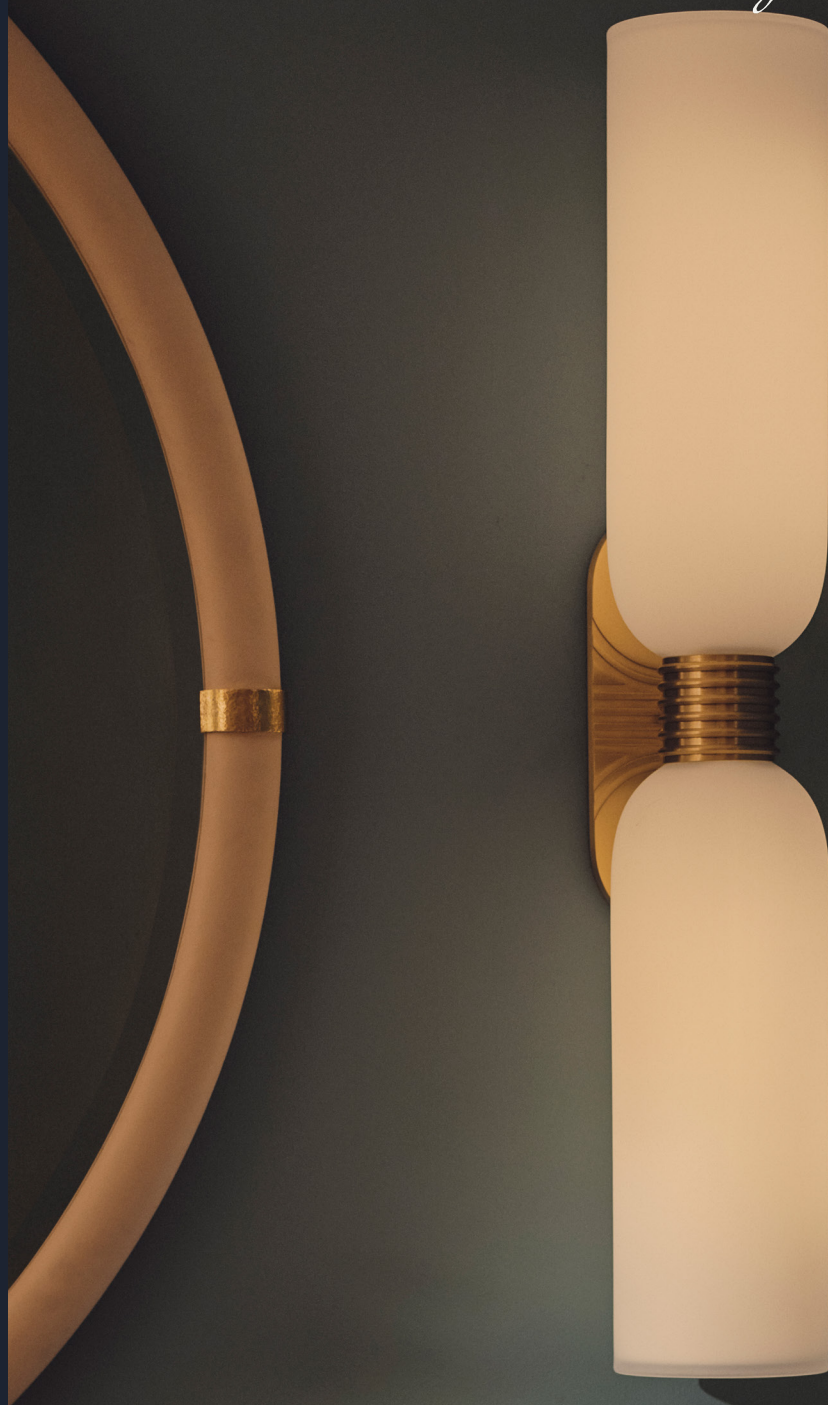

BERT FRANK

Made in England

SABLIER WALL LIGHT

WALL LIGHT

MATERIALS

Brass | Glass

FINISHES

4 standard brass finishes
Brasswork lacquered as standard

DIMMING

Mains dimmable as standard
TRIAC available upon request

IP RATING

IP20 rated

LIGHT SOURCE

UK-EU | 2 x 6W | T30 bulb (supplied) | 240V | 2700K
US | 2 x 6W | T30 bulb (supplied) | 110V | 2700K

DIMENSIONS

DARK BRONZE

SATIN NICKEL

LINE DRAWINGS

FRONT VIEW

SIDE VIEW