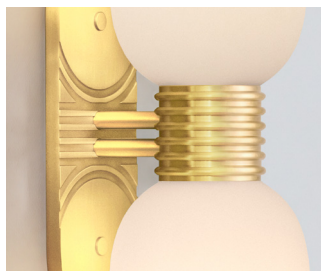

BERT FRANK

Made in England

SABLIER WALL LIGHT

WALL LIGHT

MATERIALS

Brass | Glass

FINISHES

4 standard brass finishes
Brasswork lacquered as standard

H 826mm | W 135mm | D 168mm
H 32.5in | W 5.3in | D 6.6in

WALL PLATE

H 270mm | W 100mm
H 10.6in | W 4in

WEIGHT

5kg | 11lbs

FINISHES

BRUSHED BRASS

ANTIQUÉ BRASS

DARK BRONZE

SATIN NICKEL

LINE DRAWINGS

FRONT VIEW

SIDE VIEW