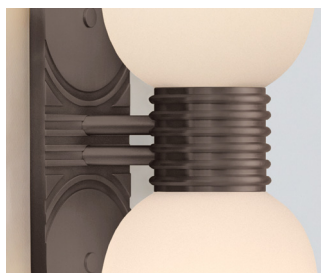

BERT FRANK

Made in England

SABLIER WALL LIGHT

WALL LIGHT

MATERIALS

Brass | Glass

FINISHES

4 standard brass finishes
Brasswork lacquered as standard

H 826mm | W 135mm | D 168mm
H 32.5in | W 5.3in | D 6.6in

WALL PLATE

H 270mm | W 100mm
H 10.6in | W 4in

WEIGHT

5kg | 11lbs

FINISHES

BRUSHED BRASS

ANTIQUÉ BRASS

DARK BRONZE

SATIN NICKEL

LINE DRAWINGS

FRONT VIEW

SIDE VIEW