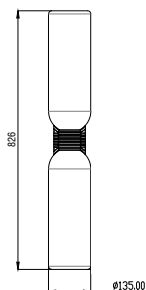

H 826mm | W 135mm | D 168mm
H 32.5in | W 5.3in | D 6.6in

WALL PLATE

H 270mm | W 100mm
H 10.6in | W 4in

WEIGHT

5kg | 11lbs

FINISHES

BRUSHED BRASS

ANTIQUÉ BRASS

DARK BRONZE

SATIN NICKEL

LINE DRAWINGS

FRONT VIEW

SIDE VIEW