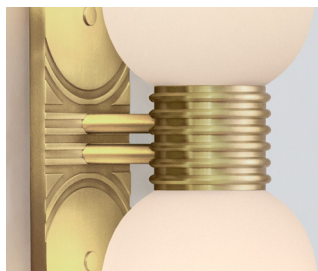

BERT FRANK

Made in England

SABLIER WALL LIGHT

WALL LIGHT

MATERIALS

Brass | Glass

FINISHES

4 standard brass finishes
Brasswork lacquered as standard

H 826mm | W 135mm | D 168mm
H 32.5in | W 5.3in | D 6.6in

WALL PLATE

H 270mm | W 100mm
H 10.6in | W 4in

WEIGHT

5kg | 11lbs

FINISHES

BRUSHED BRASS

ANTIQUÉ BRASS

DARK BRONZE

SATIN NICKEL

LINE DRAWINGS

FRONT VIEW

SIDE VIEW