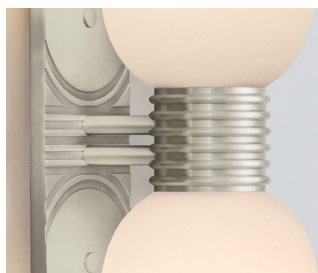

BERT FRANK

Made in England

SABLIER WALL LIGHT

WALL LIGHT

MATERIALS

Brass | Glass

FINISHES

4 standard brass finishes
Brasswork lacquered as standard

H 826mm | W 135mm | D 168mm
H 32.5in | W 5.3in | D 6.6in

WALL PLATE

H 270mm | W 100mm
H 10.6in | W 4in

WEIGHT

5kg | 11lbs

FINISHES

BRUSHED BRASS

ANTIQUÉ BRASS

DARK BRONZE

SATIN NICKEL

LINE DRAWINGS

FRONT VIEW

SIDE VIEW