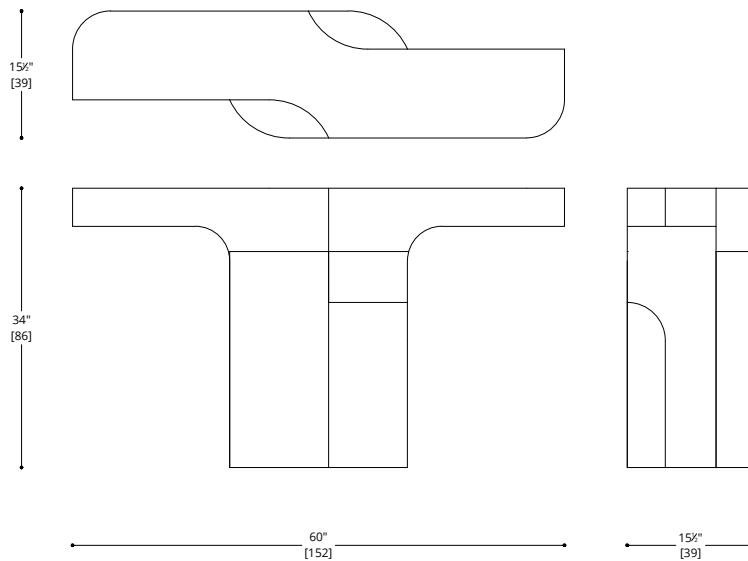

ATELIER PURCELL

SOLSTICE CONSOLE

ATELIER PURCELL

SOLSTICE CONSOLE

WOOD COMPONENTS

Standard Wood
Premium Wood
High Build Polished

METAL INSERT

Standard Metal

NOTES:

CUSTOM STONE, PLEASE CONTACT ATELIER PURCELL FOR OPTIONS
PLEASE CONFIRM DETAILS OF THIS TEAR SHEET WITH YOUR LOCAL SALES ASSOCIATE.

Purcell Design reserves the right to make technological and aesthetic improvements to its models, including changes to the sizes and materials, without notice. The technical drawings do not define the details of the product. The measurements shown are indicative and may undergo changes. In particular, the dimensions relevant to the padded parts are subject to usage tolerances over time caused by the normal adjustment of the padding. For specific information, please contact us directly or the dealer closest to you.