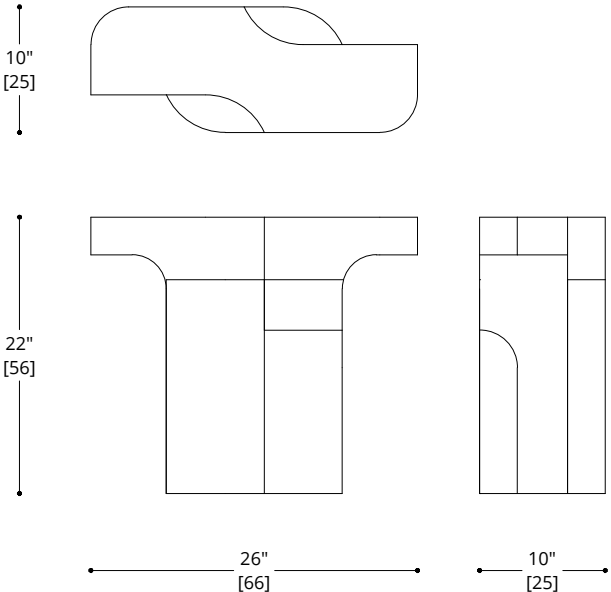

ATELIER PURCELL

SOLSTICE SIDE TABLE

ATELIER PURCELL

SOLSTICE SIDE TABLE

WOOD COMPONENTS

Standard Wood
Premium Wood
High Build Polished

METAL INSERT

Standard Metal

NOTES:

CUSTOM STONE, PLEASE CONTACT ATELIER PURCELL FOR OPTIONS
PLEASE CONFIRM DETAILS OF THIS TEAR SHEET WITH YOUR LOCAL SALES ASSOCIATE.

Purcell Design reserves the right to make technological and aesthetic improvements to its models, including changes to the sizes and materials, without notice. The technical drawings do not define the details of the product. The measurements shown are indicative and may undergo changes. In particular, the dimensions relevant to the padded parts are subject to usage tolerances over time caused by the normal adjustment of the padding. For specific information, please contact us directly or the dealer closest to you.