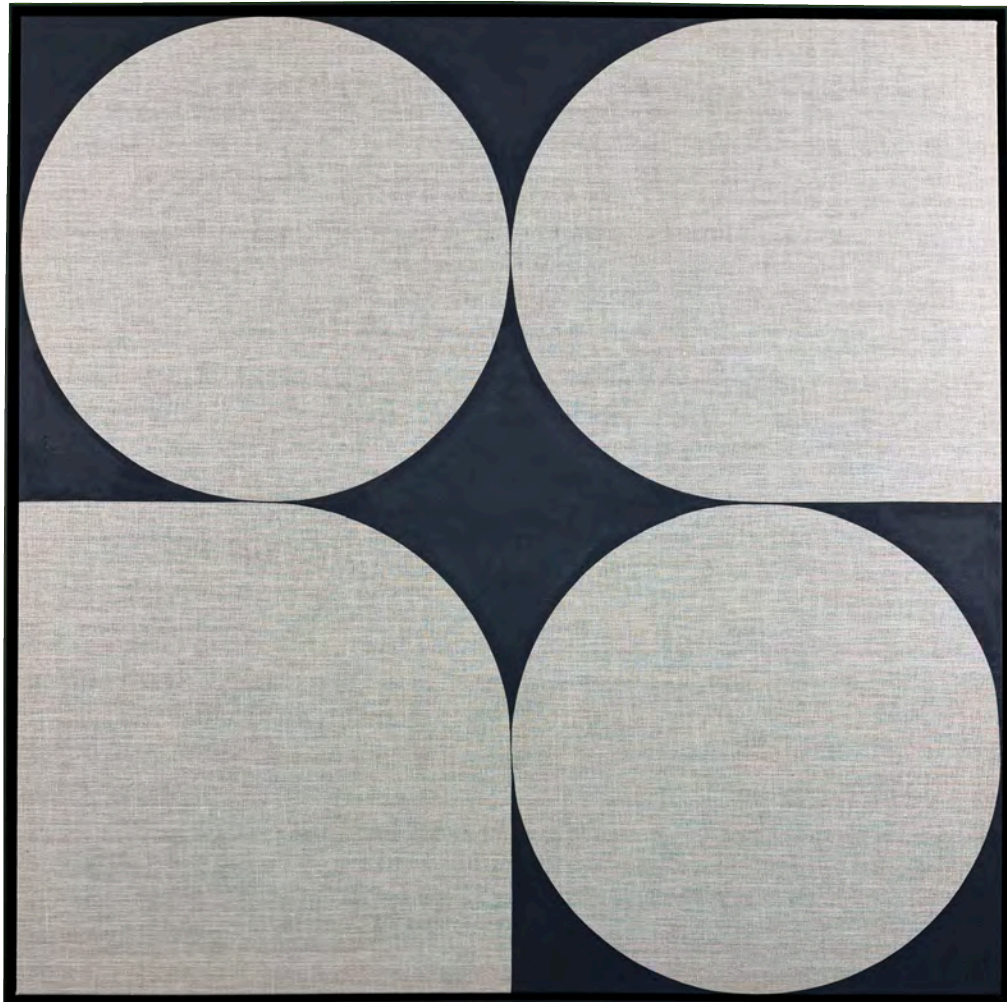

## *Square Peg*, Original Painting

**Shelby K. Smith**

Specifications:

- TITLE: *Square Peg*
- DIMENSIONS: 40 x 40 in
- MEDIUM: Acrylic on Exposed Linen

Candita Clayton Gallery  
401-533-8825  
[info@canditaclaytongallery.com](mailto:info@canditaclaytongallery.com)