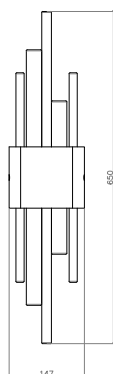

DIMENSIONS

H 650mm | W 147mm | D 91mm
H 25.6in | W 5.8in | D 3.6in

WEIGHT

5kg | 11lbs

WALL PLATE

H86mm | W86mm | D43mm
H3.4in | W3.4in | D1.7in
4in J-box plate available

FINISHES

BRUSHED BRASS

ANTIQUE BRASS

DARK BRONZE

LINE DRAWINGS

UK-EU VERSION

FRONT VIEW

SIDE VIEW

US VERSION

FRONT VIEW

SIDE VIEW