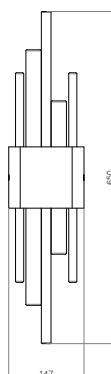

DIMENSIONS

H 650mm | W 147mm | D 91mm
H 25.6in | W 5.8in | D 3.6in

WEIGHT

5kg | 11lbs

WALL PLATE

H86mm | W86mm | D43mm
H3.4in | W3.4in | D1.7in
4in J-box plate available

FINISHES

BRUSHED BRASS

ANTIQUE BRASS

DARK BRONZE

LINE DRAWINGS

UK-EU VERSION

FRONT VIEW

SIDE VIEW

US VERSION

FRONT VIEW

SIDE VIEW