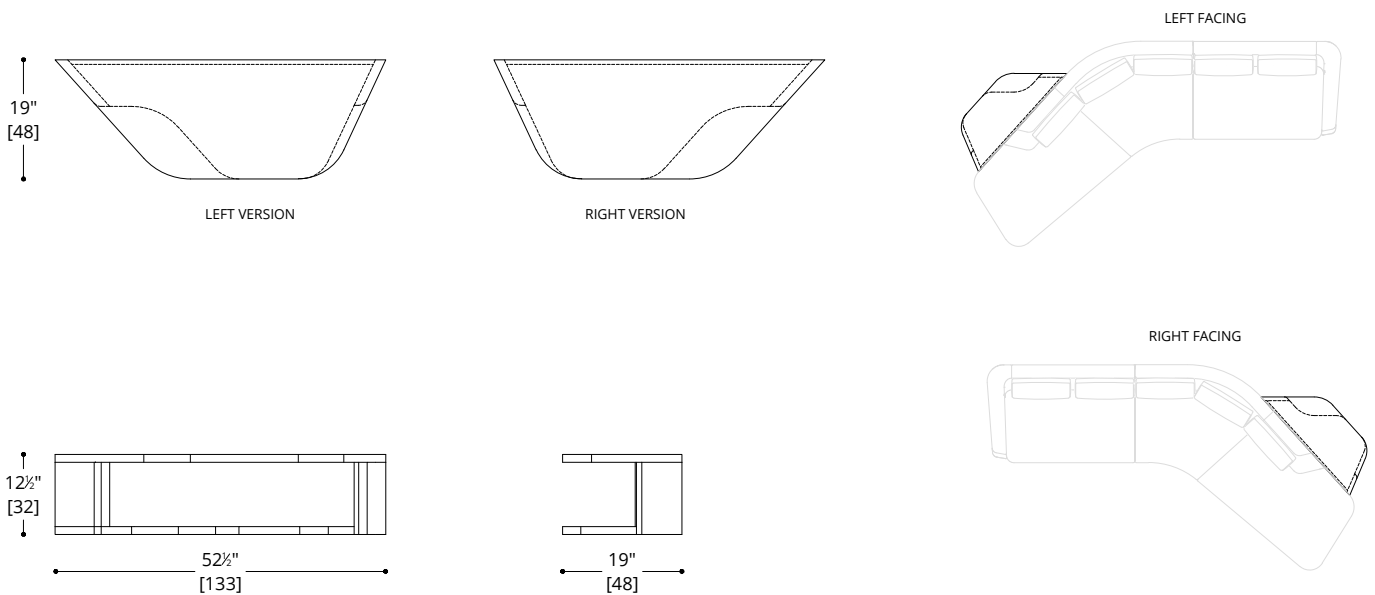

ATELIER PURCELL

TUYA SECTIONAL BACK SOFA TABLE

ATELIER PURCELL

TUYA SECTIONAL BACK SOFA TABLE

FINISH

Lacquer
Standard Wood
Premium Wood
High Build Polished

AVAILABLE IN RIGHT OR LEFT
VERSION

NOTES:

PLEASE CONFIRM DETAILS OF THIS TEAR SHEET WITH YOUR LOCAL SALES ASSOCIATE.

Purcell Design reserves the right to make technological and aesthetic improvements to its models, including changes to the sizes and materials, without notice. The technical drawings do not define the details of the product. The measurements shown are indicative and may undergo changes. In particular, the dimensions relevant to the padded parts are subject to usage tolerances over time caused by the normal adjustment of the padding. For specific information, please contact us directly or the dealer closest to you.