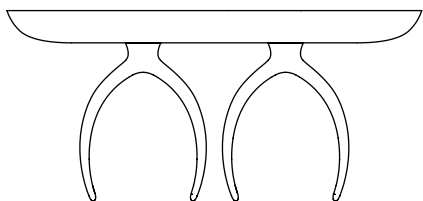

The demi-lune console, measuring 32” in height, offers a domestic hardwood or natural stone tabletop in a range of widths, underpinned by one, two, or three solid cast Wishbone legs in bronze or aluminum.

Wood Top

1 Leg

30" L x 15" D x 32" H

42" L x 15" D x 32" H

60" L x 15" D x 32" H

2 Legs

72" L x 15" D x 32" H

3 Legs

94" L x 18" D x 32" H

Natural Stone Top

1 Leg

30" L x 15" D x 32" H

42" L x 15" D x 32" H