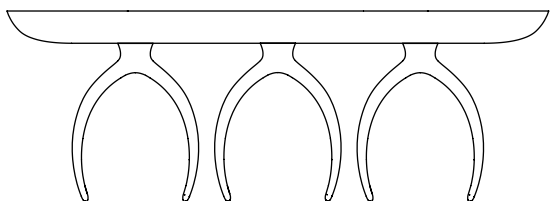

The demi-lune console, measuring 32” in height, offers a domestic hardwood or natural stone tabletop in a range of widths, underpinned by one, two, or three solid cast Wishbone legs in bronze or aluminum.

Wood Top

1 Leg

30" L x 15" D x 32" H

42" L x 15" D x 32" H

60" L x 15" D x 32" H

2 Legs

72" L x 15" D x 32" H

3 Legs

94" L x 18" D x 32" H

Natural Stone Top

1 Leg

30" L x 15" D x 32" H

42" L x 15" D x 32" H