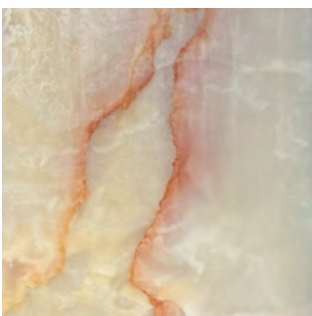

### Natural Stone Top Options

Blue Di Savoi

Cristallo Rosso

Jewel Onyx

Light Jewel Onyx

Nero Picasso

New Era Black

Pelle Grigio

Red Travertine

Blush Onyx

Silver Travertine

St Laurent

Tundra Gray

*\*Please note that colors may vary between production runs.*