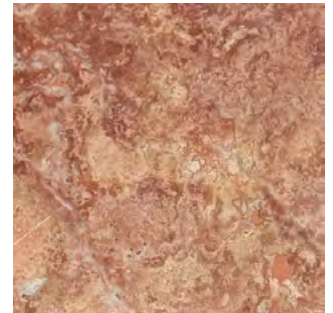

### Natural Stone Top Options

Blue Di Savoi

Cristallo Rosso

Jewel Onyx

Light Jewel Onyx

Nero Picasso

New Era Black

Pelle Grigio

Red Travertine

Blush Onyx

Silver Travertine

St Laurent

Tundra Gray

*\*Please note that colors may vary between production runs.*