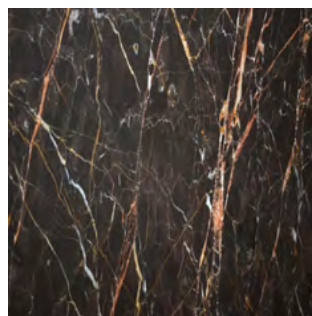

### Natural Stone Top Options

Blue Di Savoi

Cristallo Rosso

Jewel Onyx

Light Jewel Onyx

Nero Picasso

New Era Black

Pelle Grigio

Red Travertine

Blush Onyx

Silver Travertine

St Laurent

Tundra Gray

*\*Please note that colors may vary between production runs.*