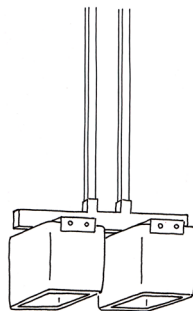

CAMBRIDGE 4-LIGHT CEILING MOUNT

CEILING MOUNT

8058D

HEIGHT: 8 1/2" (21.6 CM)

WIDTH: 18 1/2" (46.99 CM)

DEPTH: 18 1/2" (46.99 CM)

CEILING CANOPY: 18 1/2" SQ.
(46.99 SQ.)

WEIGHT: APPROX. 60 LBS.

WIRING: FOUR MEDIUM-BASE
SOCKETS, 60 WATT MAX. EACH

RECOMMENDED BULB: 60 WATT
EDISON STYLE 'SQUIRREL CAGE' BULB

METAL FINISHES

LIGHT ANTIQUE BRASS

DARK ANTIQUE BRASS

POLISHED NICKEL

SATIN NICKEL

OIL RUBBED BRONZE

SINGLE CEILING MOUNT
8058A
X-8058 (OUTDOOR)

SINGLE PENDANT
4058A

DOUBLE PENDANT
4058B

4, 5 & 6 LIGHT CHANDELIER
5058A (4 LIGHT CHANDELIER)
5058B (5 LIGHT CHANDELIER)
5058C (6 LIGHT CHANDELIER)

QUAD CHANDELIER
5058D