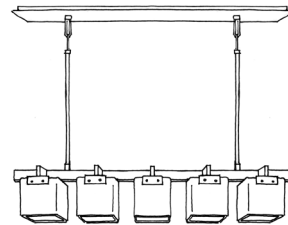

CAMBRIDGE 4-LIGHT CEILING MOUNT

CEILING MOUNT

8058D

HEIGHT: 8 1/2" (21.6 CM)

WIDTH: 18 1/2" (46.99 CM)

DEPTH: 18 1/2" (46.99 CM)

CEILING CANOPY: 18 1/2" SQ.
(46.99 SQ.)

WEIGHT: APPROX. 60 LBS.

SINGLE CEILING MOUNT
8058A
X-8058 (OUTDOOR)

SINGLE PENDANT
4058A

DOUBLE PENDANT
4058B

4, 5 & 6 LIGHT CHANDELIER
5058A (4 LIGHT CHANDELIER)
5058B (5 LIGHT CHANDELIER)
5058C (6 LIGHT CHANDELIER)

QUAD CHANDELIER
5058D