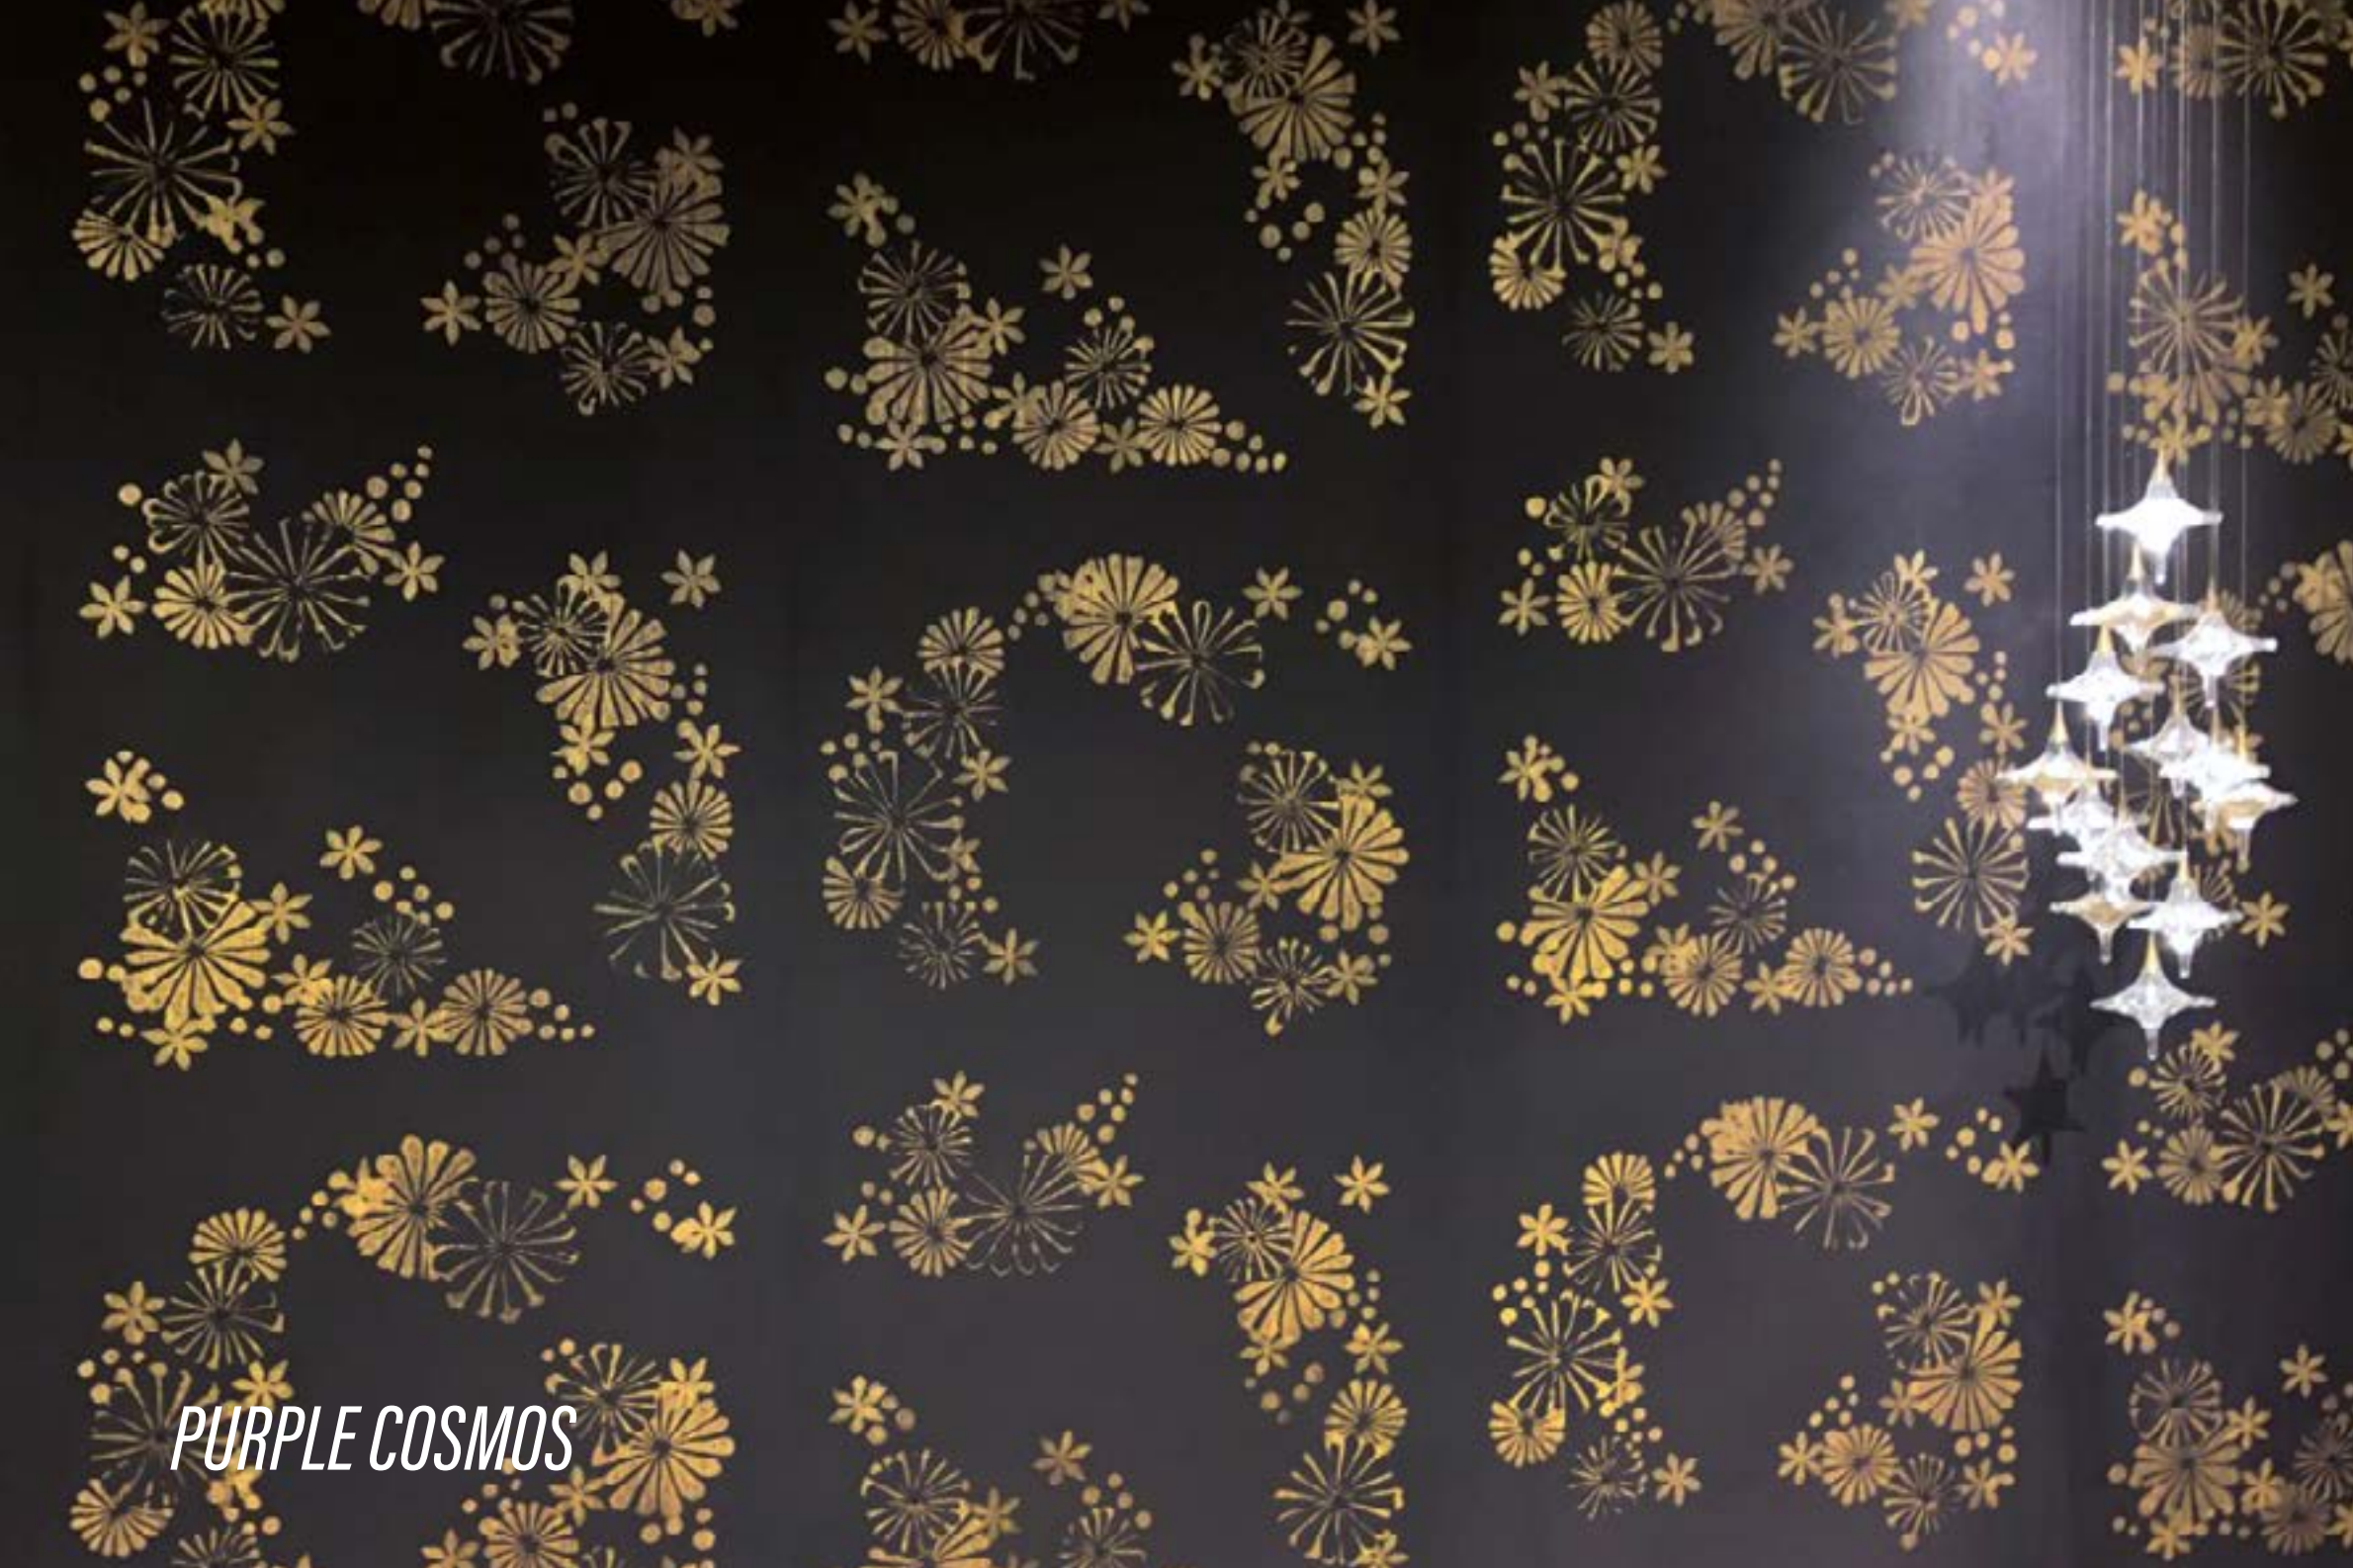

STANDARD COLORWAYS: 12

PARIS RIBBON

GILDED BAMBOO

PHOTO: MARIEM HORSHANI

BRONZED BASALT

FOOTHILLS

MOTHER OF PEARL

WIDTH: 27"W
REPEAT: YES
SIDEMATCH: YES
LENGTH: ANY INCREMENT BETWEEN 1 AND 5 YARDS
STANDARD COLORWAYS: 3