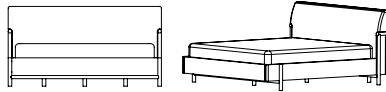

SHOWN

Wood: Ash in Sureto Finish

Upholstery: Jiun Ho Textile - Nuno-Insence

ANDO BED

TWIN

BD-20-109-T

W 46" (117 cm) D 87" (221 cm) H 45" (114 cm)

PLATFORM H 13.5" (34.25 cm)

COM 9 yds COL 162 sq ft

QUEEN

BD-20-109-Q

W 68" (173 cm) D 92" (234 cm) H 45" (114 cm)

PLATFORM H 13.5" (34.25 cm)

COM 10 yds COL 180 sq ft

KING

BD-20-109-K

W 84" (213 cm) D 92" (234 cm) H 45" (114 cm)

PLATFORM H 13.5" (34.25 cm)

COM 13 yds COL 234 sq ft

CALIFORNIA KING

BD-20-109-CK

W 80" (203 cm) D 96" (244 cm) H 45" (114 cm)

PLATFORM H 13.5" (34.25 cm)

COM 13 yds COL 234 sq ft