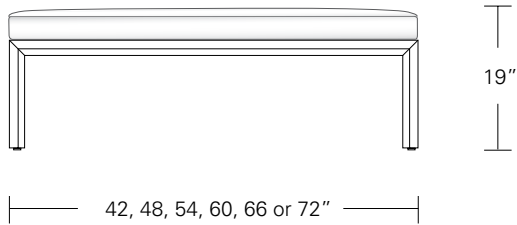

Shown with
Arris Console

ARRIS OTTOMAN

27W x 17D x 19H

Shown in Walnut in COL and optional top stitching.

The Arris Ottoman has a simple yet compelling modern form. Its comfortable upholstered cushion rests upon a mitered mobius like faceted frame. A perfect companion piece for other Arris designs or by itself.

Arris Ottoman

21"W x 17"D x 19"H
 27"W x 17"D x 19"H
 33"W x 17"D x 19"H
 36"W x 17"D x 19"H

Arris Bench

42"W x 17"D x 19"H
 48"W x 17"D x 19"H
 54"W x 17"D x 19"H
 60"W x 17"D x 19"H
 66"W x 17"D x 19"H
 72"W x 17"D x 19"H