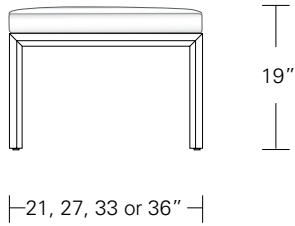

Shown with
Arris Console

ARRIS OTTOMAN

27W x 17D x 19H

Shown in Walnut in COL and optional top stitching.

The Arris Ottoman has a simple yet compelling modern form. Its comfortable upholstered cushion rests upon a mitered mobius like faceted frame. A perfect companion piece for other Arris designs or by itself.

Arris Ottoman

21"W x 17"D x 19"H
 27"W x 17"D x 19"H
 33"W x 17"D x 19"H
 36"W x 17"D x 19"H

Arris Bench

42"W x 17"D x 19"H
 48"W x 17"D x 19"H
 54"W x 17"D x 19"H
 60"W x 17"D x 19"H
 66"W x 17"D x 19"H
 72"W x 17"D x 19"H