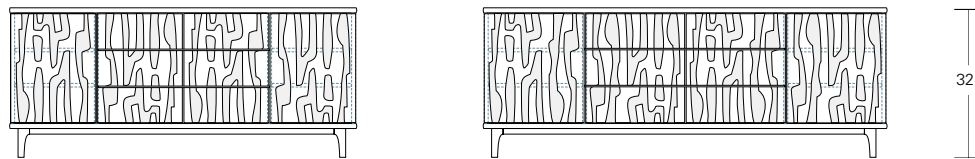

ASTRATTO 84

84W x 18D x 32H

Shown in Grey Walnut with Grey Glaze.

The Astratto features abstract figurative forms carved into its door and drawer fronts. Profiled edges on the case and a slender solid wood base frame the cabinet's relief composition. Touch latch hardware maintains a clean, uninterrupted cabinet face. Available in a variety of sizes, configurations, woods and finishes

D36 - 2 doors

D42 - 2 doors

D 54 - 3 doors

D63 - 3 doors

A36 - 3 drawers

A42 - 3 drawers

X 54 - 2 doors and 3 drawers

X63 - 2 doors and 3 drawers

D 72 - 4 doors

D 84 - 4 doors

X 72 - 2 doors and 3 drawers

X 84 - 2 doors and 3 drawers

DESCRIPTION	FINISH OPTIONS	
<p>Astratto Casegoods: Veneer top with solid wood edge. Veneer cabinet with adjustable shelves behind doors. Solid wood base with levelers. Carved doors and drawer fronts with touch latch hardware.</p> <p>Standard Options: Drawer dividers. Vented removable back with wire management.</p> <p>Custom Orders: Custom sizes, woods and finishes are available. Please request a price quotation.</p>	<p>Standard - Natural / Stained:</p> <p>Bronze Ash, Burnt Ash, Ebonized Ash, Grey Ash, Medium Mahogany, Oak, Bluff Oak, Ebonized Oak, Grey Oak, Fumed Oak, Walnut, Medium Walnut, Dark Walnut, Ebonized Walnut, Grey Walnut, Silver Walnut, Terra Walnut, Bronze Walnut, Claro Toned Walnut.</p>	<p>Premium - Bleached/Glazed:</p> <p>PREMIUM - NO GLAZE: Bleached Ash, Bleached Walnut, Bleached Oak</p> <p>PREMIUM - GLAZED: Standard finishes with Black, Brown or Grey Glaze</p>