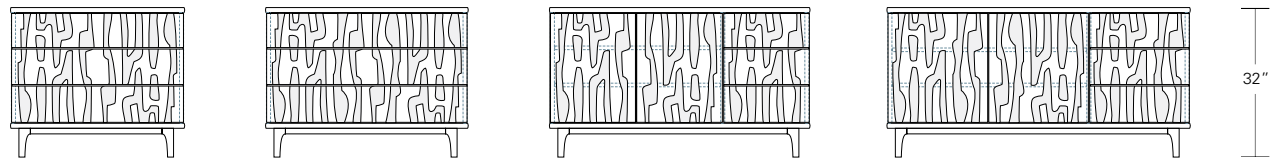

ASTRATTO 84

84W x 18D x 32H

Shown in Grey Walnut with Grey Glaze.

The Astratto features abstract figurative forms carved into its door and drawer fronts. Profiled edges on the case and a slender solid wood base frame the cabinet's relief composition. Touch latch hardware maintains a clean, uninterrupted cabinet face. Available in a variety of sizes, configurations, woods and finishes

D36 - 2 doors

D42 - 2 doors

D 54 - 3 doors

D63 - 3 doors

A36 - 3 drawers

A42 - 3 drawers

X 54 - 2 doors and 3 drawers

X63 - 2 doors and 3 drawers

D 72 - 4 doors

D 84 - 4 doors

X 72 - 2 doors and 3 drawers

X 84 - 2 doors and 3 drawers

DESCRIPTION	FINISH OPTIONS	
<p>Astratto Casegoods: Veneer top with solid wood edge. Veneer cabinet with adjustable shelves behind doors. Solid wood base with levelers. Carved doors and drawer fronts with touch latch hardware.</p> <p>Standard Options: Drawer dividers. Vented removable back with wire management.</p> <p>Custom Orders: Custom sizes, woods and finishes are available. Please request a price quotation.</p>	<p>Standard - Natural / Stained:</p> <p>Bronze Ash, Burnt Ash, Ebonized Ash, Grey Ash, Medium Mahogany, Oak, Bluff Oak, Ebonized Oak, Grey Oak, Fumed Oak, Walnut, Medium Walnut, Dark Walnut, Ebonized Walnut, Grey Walnut, Silver Walnut, Terra Walnut, Bronze Walnut, Claro Toned Walnut.</p>	<p>Premium - Bleached/Glazed:</p> <p>PREMIUM - NO GLAZE: Bleached Ash, Bleached Walnut, Bleached Oak</p> <p>PREMIUM - GLAZED: Standard finishes with Black, Brown or Grey Glaze</p>