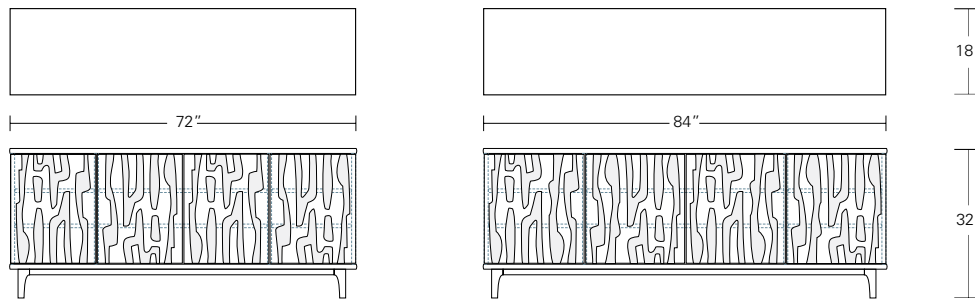

ASTRATTO 84

84W x 18D x 32H

Shown in Grey Walnut with Grey Glaze.

The Astratto features abstract figurative forms carved into its door and drawer fronts. Profiled edges on the case and a slender solid wood base frame the cabinet's relief composition. Touch latch hardware maintains a clean, uninterrupted cabinet face. Available in a variety of sizes, configurations, woods and finishes

D36 - 2 doors

D42 - 2 doors

D 54 - 3 doors

D63 - 3 doors

A36 - 3 drawers

A42 - 3 drawers

X 54 - 2 doors and 3 drawers

X63 - 2 doors and 3 drawers

D 72 - 4 doors

D 84 - 4 doors

X 72 - 2 doors and 3 drawers

X 84 - 2 doors and 3 drawers

DESCRIPTION	FINISH OPTIONS	
<p>Astratto Casegoods: Veneer top with solid wood edge. Veneer cabinet with adjustable shelves behind doors. Solid wood base with levelers. Carved doors and drawer fronts with touch latch hardware.</p> <p>Standard Options: Drawer dividers. Vented removable back with wire management.</p> <p>Custom Orders: Custom sizes, woods and finishes are available. Please request a price quotation.</p>	<p>Standard - Natural / Stained:</p> <p>Bronze Ash, Burnt Ash, Ebonized Ash, Grey Ash, Medium Mahogany, Oak, Bluff Oak, Ebonized Oak, Grey Oak, Fumed Oak, Walnut, Medium Walnut, Dark Walnut, Ebonized Walnut, Grey Walnut, Silver Walnut, Terra Walnut, Bronze Walnut, Claro Toned Walnut.</p>	<p>Premium - Bleached/Glazed:</p> <p>PREMIUM - NO GLAZE: Bleached Ash, Bleached Walnut, Bleached Oak</p> <p>PREMIUM - GLAZED: Standard finishes with Black, Brown or Grey Glaze</p>