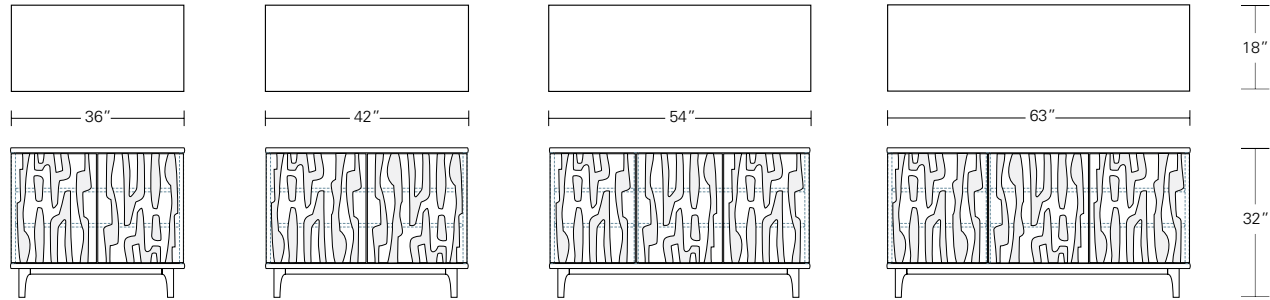

ASTRATTO 84

84W x 18D x 32H

Shown in Grey Walnut with Grey Glaze.

The Astratto features abstract figurative forms carved into its door and drawer fronts. Profiled edges on the case and a slender solid wood base frame the cabinet's relief composition. Touch latch hardware maintains a clean, uninterrupted cabinet face. Available in a variety of sizes, configurations, woods and finishes

D36 - 2 doors

D42 - 2 doors

D 54 - 3 doors

D63 - 3 doors

A36 - 3 drawers

A42 - 3 drawers

X 54 - 2 doors and 3 drawers

X63 - 2 doors and 3 drawers

D 72 - 4 doors

D 84 - 4 doors

X 72 - 2 doors and 3 drawers

X 84 - 2 doors and 3 drawers

DESCRIPTION	FINISH OPTIONS	
<p>Astratto Casegoods: Veneer top with solid wood edge. Veneer cabinet with adjustable shelves behind doors. Solid wood base with levelers. Carved doors and drawer fronts with touch latch hardware.</p> <p>Standard Options: Drawer dividers. Vented removable back with wire management.</p> <p>Custom Orders: Custom sizes, woods and finishes are available. Please request a price quotation.</p>	<p>Standard - Natural / Stained:</p> <p>Bronze Ash, Burnt Ash, Ebonized Ash, Grey Ash, Medium Mahogany, Oak, Bluff Oak, Ebonized Oak, Grey Oak, Fumed Oak, Walnut, Medium Walnut, Dark Walnut, Ebonized Walnut, Grey Walnut, Silver Walnut, Terra Walnut, Bronze Walnut, Claro Toned Walnut.</p>	<p>Premium - Bleached/Glazed:</p> <p>PREMIUM - NO GLAZE: Bleached Ash, Bleached Walnut, Bleached Oak</p> <p>PREMIUM - GLAZED: Standard finishes with Black, Brown or Grey Glaze</p>