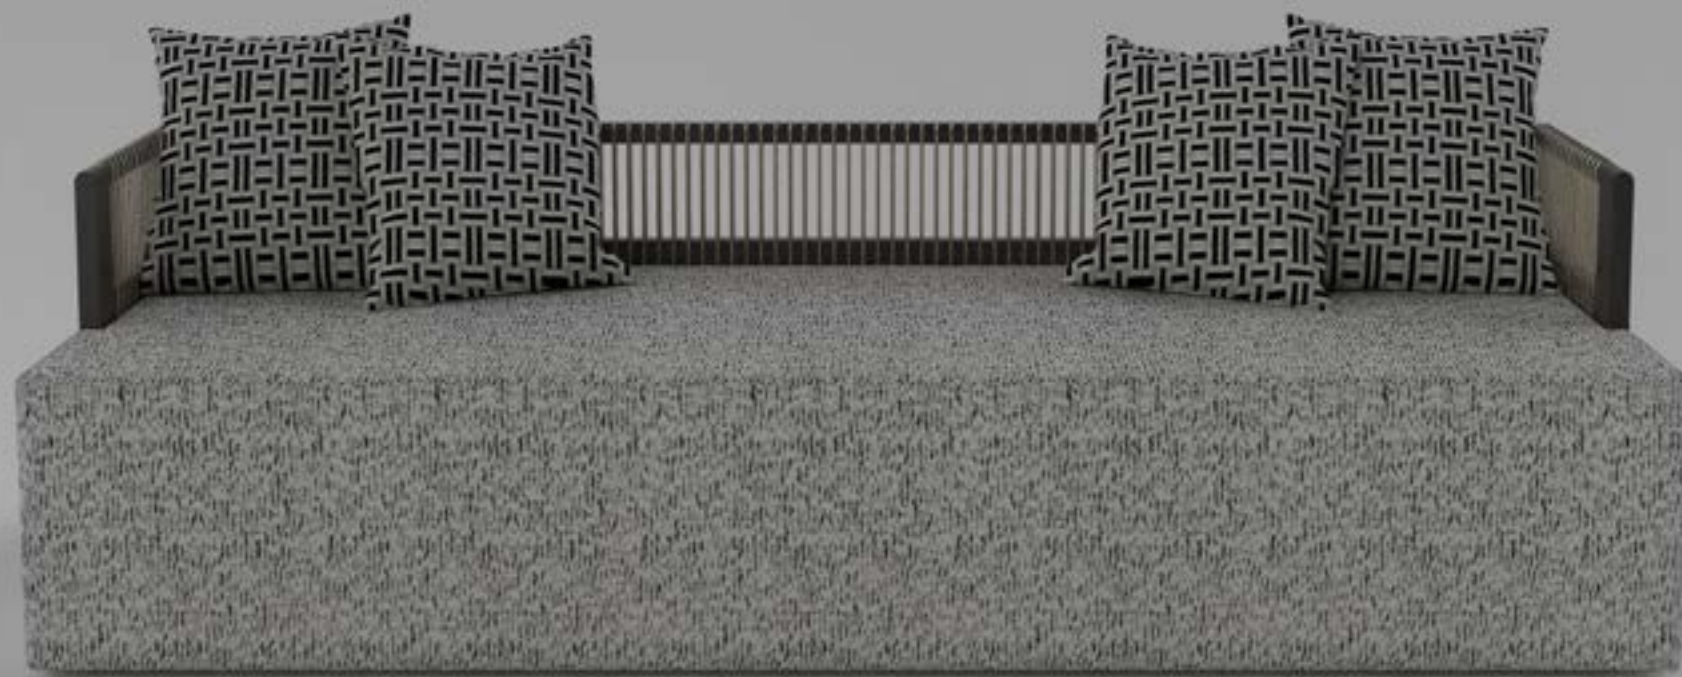

The meticulously handcrafted Dudley sofa, with its woven bronze back detail and plush seat cushion will provide for hours of conversation.