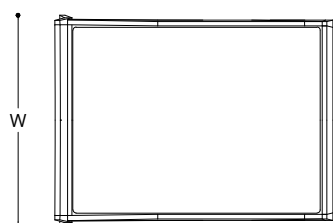

ATELIER PURCELL

BIAS BED

	MATTRESS SIZE	W	L
US Queen	60"W x 80"L	68 1/2"	91"
US King	76"W x 80"L	87"	91"
US Californian King	60"W x 80"L	82"	95"
UK Double	135W x 190L cm	155 cm	216 cm
UK King	150W x 200L cm	172 cm	227 cm
UK Super King	180W x 200L cm	206 cm	227 cm

* Also available in other dimensions

** Dimensions are given to the nearest 1/2 inch and based on use of standard US and UK mattresses

FEET & FRAME

Lacquer
Standard Wood

QUEEN

COM Required: 6.4 m [7 yd]

COL Required: 11.7 m² [126 ft²]

KING

COM Required: 6.9 m [7.5 yd]

COL Required: 12.5 m² [135 ft²]

CALIFORNIAN KING

COM Required: 6.9 m [7.5 yd]

COL Required: 12.5 m² [135 ft²]

NOTES:

PLEASE CONFIRM DETAILS OF THIS TEAR SHEET WITH YOUR LOCAL SALES ASSOCIATE.