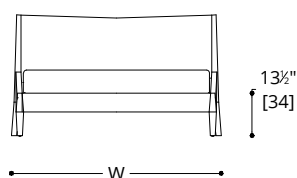

ATELIER PURCELL

BIAS BED

	MATTRESS SIZE	W	L
US Queen	60"W x 80"L	68 1/2"	91"
US King	76"W x 80"L	87"	91"
US Californian King	60"W x 80"L	82"	95"
UK Double	135W x 190L cm	155 cm	216 cm
UK King	150W x 200L cm	172 cm	227 cm
UK Super King	180W x 200L cm	206 cm	227 cm

* Also available in other dimensions

** Dimensions are given to the nearest 1/2 inch and based on use of standard US and UK mattresses

FEET & FRAME

Lacquer
Standard Wood

QUEEN

COM Required: 6.4 m [7 yd]

COL Required: 11.7 m² [126 ft²]

KING

COM Required: 6.9 m [7.5 yd]

COL Required: 12.5 m² [135 ft²]

CALIFORNIAN KING

COM Required: 6.9 m [7.5 yd]

COL Required: 12.5 m² [135 ft²]

NOTES:

PLEASE CONFIRM DETAILS OF THIS TEAR SHEET WITH YOUR LOCAL SALES ASSOCIATE.