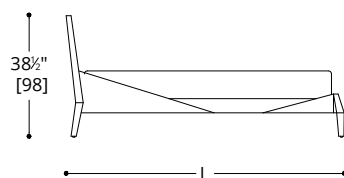

ATELIER PURCELL

BIAS BED

	MATTRESS SIZE	W	L
US Queen	60"W x 80"L	68 1/2"	91"
US King	76"W x 80"L	87"	91"
US Californian King	60"W x 80"L	82"	95"
UK Double	135W x 190L cm	155 cm	216 cm
UK King	150W x 200L cm	172 cm	227 cm
UK Super King	180W x 200L cm	206 cm	227 cm

* Also available in other dimensions

** Dimensions are given to the nearest 1/2 inch and based on use of standard US and UK mattresses

FEET & FRAME

Lacquer
Standard Wood

QUEEN

COM Required: 6.4 m [7 yd]

COL Required: 11.7 m² [126 ft²]

KING

COM Required: 6.9 m [7.5 yd]

COL Required: 12.5 m² [135 ft²]

CALIFORNIAN KING

COM Required: 6.9 m [7.5 yd]

COL Required: 12.5 m² [135 ft²]

NOTES:

PLEASE CONFIRM DETAILS OF THIS TEAR SHEET WITH YOUR LOCAL SALES ASSOCIATE.