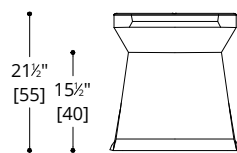

ATELIER PURCELL

BIAS DINING CHAIR

ATELIER PURCELL

BIAS DINING CHAIR

LEGS

Lacquer
Standard Wood

COM Required: 4.6 m [5 yd]

COL Required: 13 m² {140 ft²}