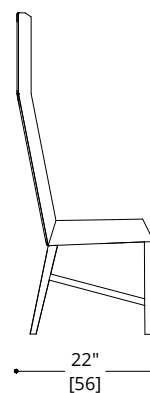

ATELIER PURCELL

BIAS DINING CHAIR

ATELIER PURCELL

BIAS DINING CHAIR

LEGS

Lacquer
Standard Wood

COM Required: 4.6 m [5 yd]

COL Required: 13 m² {140 ft²}

NOTES:

PLEASE CONFIRM DETAILS OF THIS TEAR SHEET WITH YOUR LOCAL SALES ASSOCIATE.

Alexander Purcell Rodrigues Design reserves the right to make technological and aesthetic improvements to its models, including changes to the sizes and materials, without notice. The technical drawings do not define the details of the product. The measurements shown are indicative and may undergo changes. In particular, the dimensions relevant to the padded parts are subject to usage tolerances over time caused by the normal adjustment of the padding. For specific information, please contact us directly or the dealer closest to you.