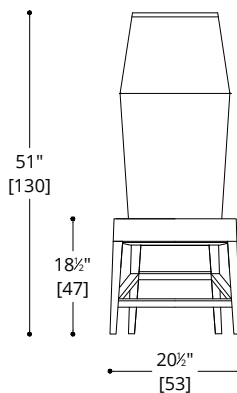

ATELIER PURCELL

BIAS DINING CHAIR

ATELIER PURCELL

BIAS DINING CHAIR

LEGS

Lacquer
Standard Wood

COM Required: 4.6 m [5 yd]

COL Required: 13 m² {140 ft²}

NOTES:

PLEASE CONFIRM DETAILS OF THIS TEAR SHEET WITH YOUR LOCAL SALES ASSOCIATE.

Alexander Purcell Rodrigues Design reserves the right to make technological and aesthetic improvements to its models, including changes to the sizes and materials, without notice. The technical drawings do not define the details of the product. The measurements shown are indicative and may undergo changes. In particular, the dimensions relevant to the padded parts are subject to usage tolerances over time caused by the normal adjustment of the padding. For specific information, please contact us directly or the dealer closest to you.