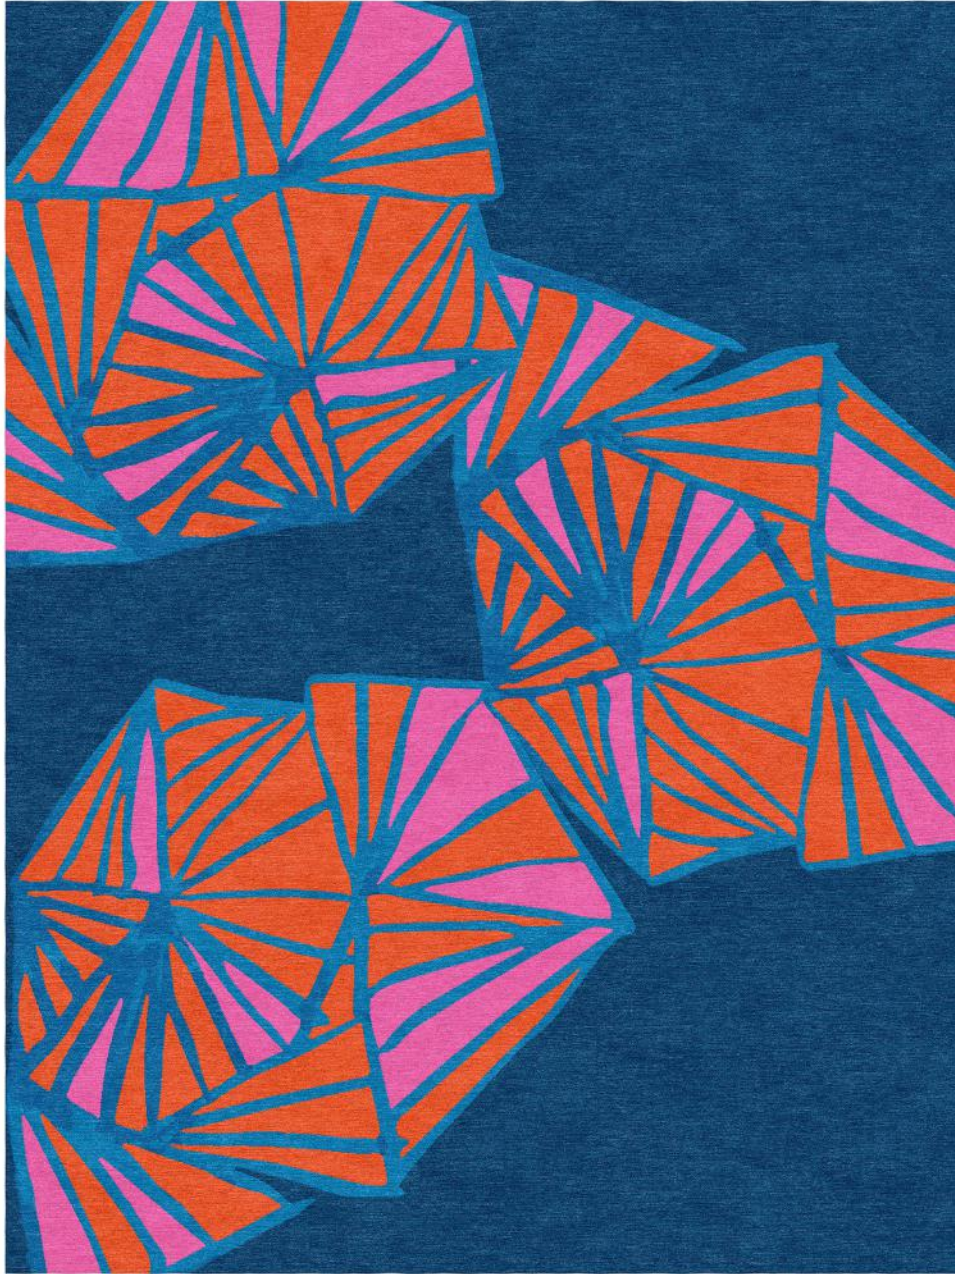

emma gardner design, llc

block party (blue deep)

production

- hand-knotted new zealand wool
- 100% wool
- 100 knots per inch
- 6mm pile
- + flexible customization, made to order

emmagardnerdesign.com 877.377.3144